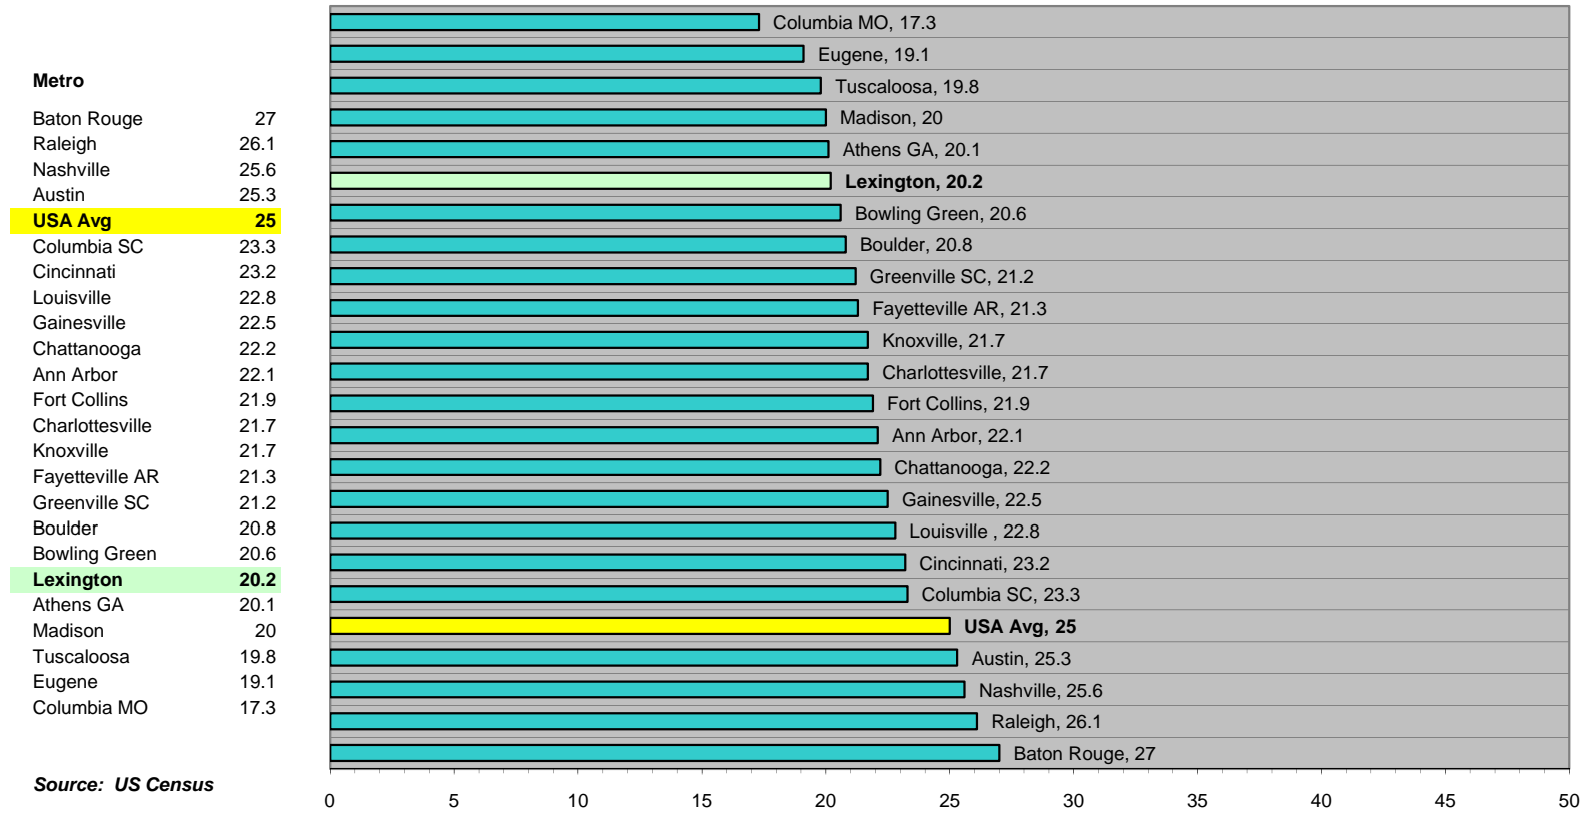

2006 Commute Time in Minutes

Source: US Census

SEC REGIONS		NATIONAL REGIONS		GENERAL REGIONS	
Tuscaloosa	19.8	Columbia MO	17.3	Lexington	20.2
Athens GA	20.1	Eugene	19.1	Bowling Green	20.6
Lexington	20.2	Madison	20	Greenville SC	21.2
Fayetteville AR	21.3	Lexington	20.2	Chattanooga	22.2
Knoxville	21.7	Boulder	20.8	Louisville	22.8
Gainesville	22.5	Charlottesville	21.7	Cincinnati	23.2
Columbia SC	23.3	Fort Collins	21.9	Nashville	25.6
Baton Rouge	27	Ann Arbor	22.1		
		Austin	25.3		
		Raleigh	26.1		