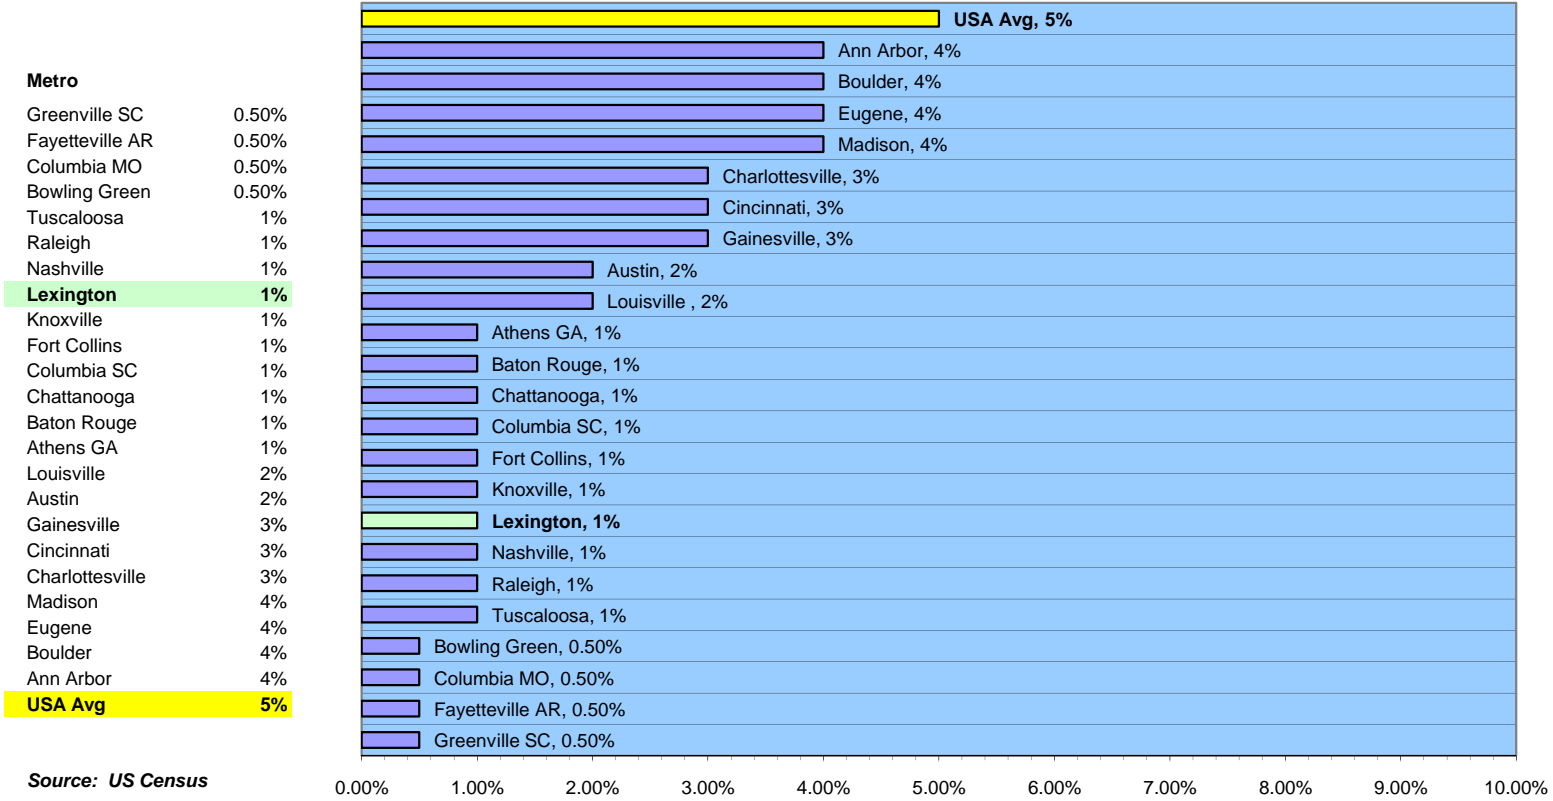

% Public Transportation

Source: US Census

SEC REGIONS		NATIONAL REGIONS		GENERAL REGIONS	
Gainesville	3%	Ann Arbor	4%	Cincinnati	3%
Athens GA	1%	Boulder	4%	Louisville	2%
Baton Rouge	1%	Eugene	4%	Chattanooga	1%
Columbia SC	1%	Madison	4%	Nashville	1%
Knoxville	1%	Charlottesville	3%	Lexington	1%
Lexington	1%	Austin	2%	Bowling Green	0.50%
Tuscaloosa	1%	Lexington	1%	Greenville SC	0.50%
Fayetteville AR	0.50%	Fort Collins	1%		
		Raleigh	1%		
		Columbia MO	0.50%		