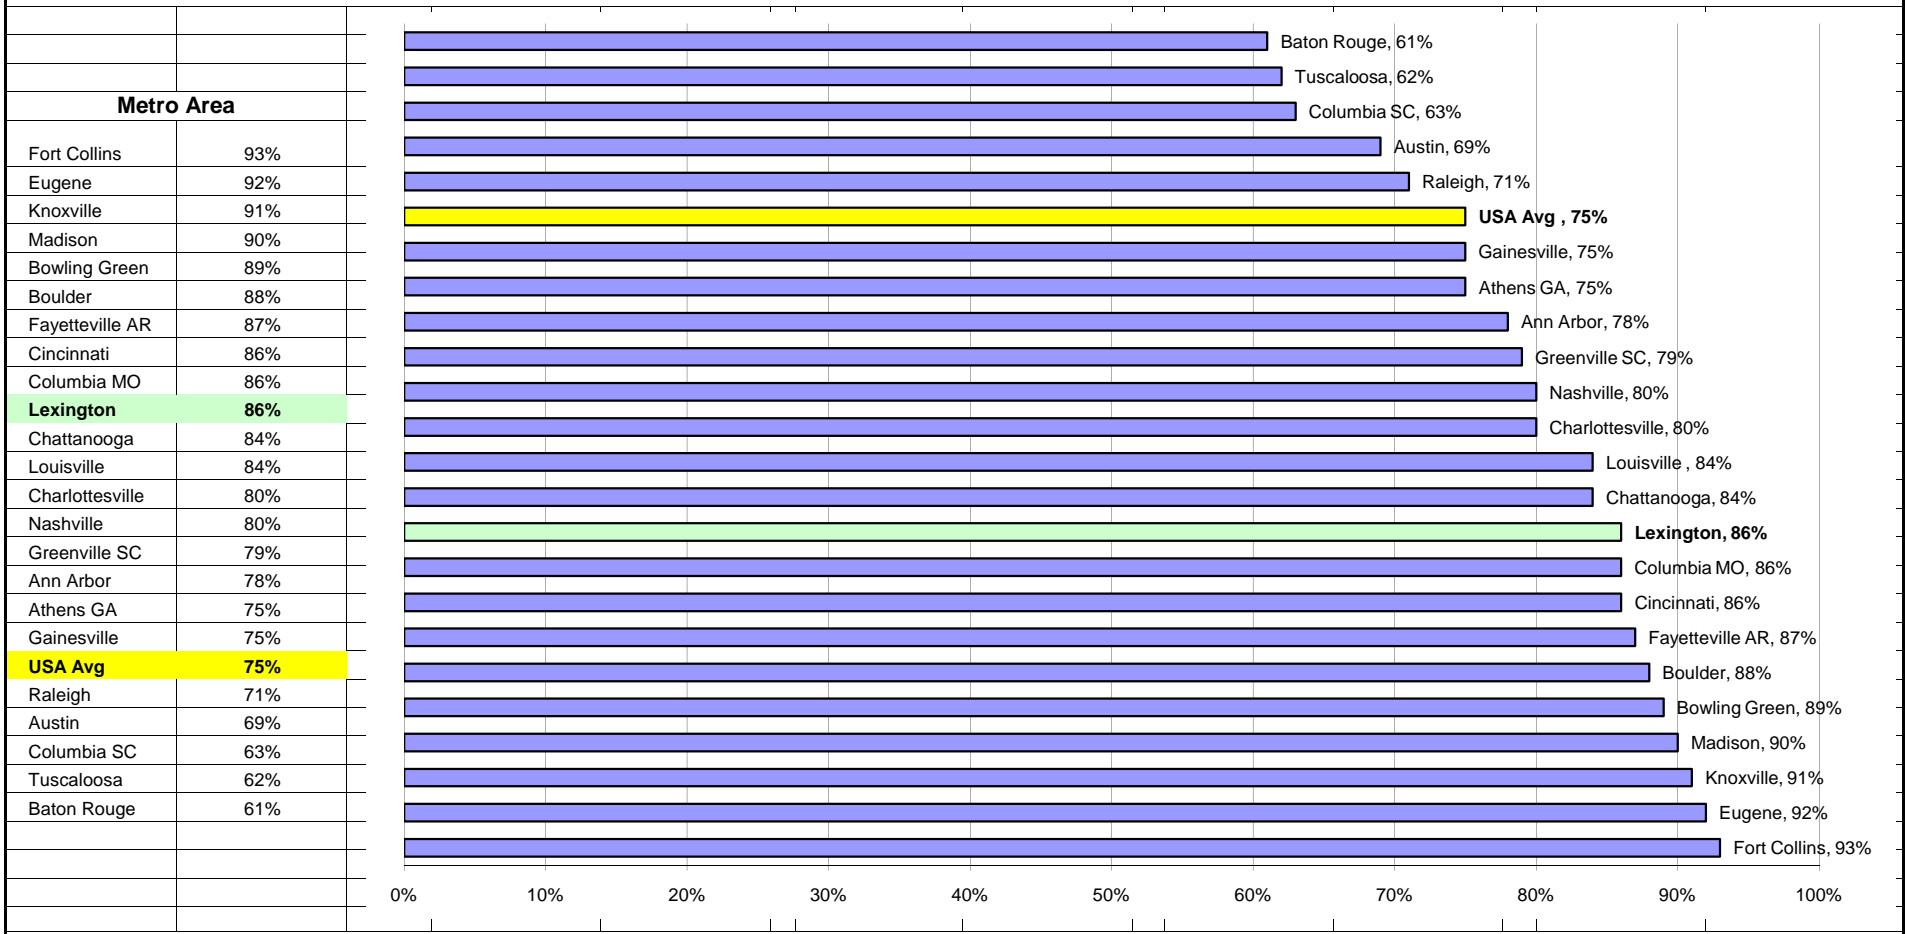

White Population Comparison

SEC REGIONS		NATIONAL REGIONS		GENERAL REGIONS	
Knoxville	91%	Fort Collins	93%	Bowling Green	89%
Fayetteville AR	87%	Eugene	92%	Cincinnati	86%
Lexington	86%	Madison	90%	Lexington	86%
Athens GA	75%	Boulder	88%	Chattanooga	84%
Gainesville	75%	Columbia MO	86%	Louisville	84%
Columbia SC	63%	Lexington	86%	Nashville	80%
Tuscaloosa	62%	Charlottesville	80%	Greenville SC	79%
Baton Rouge	61%	Ann Arbor	78%		
		Raleigh	71%		
		Austin	69%		