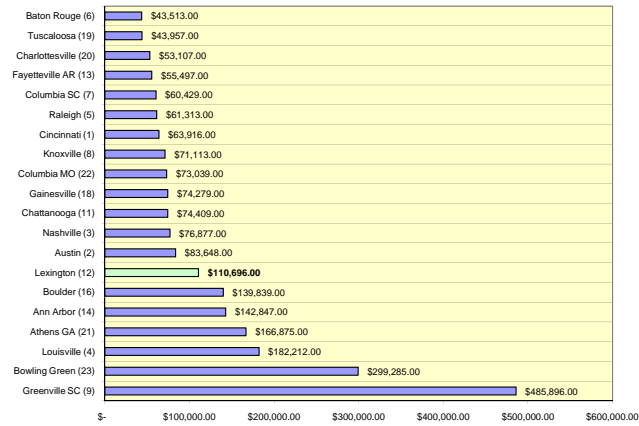

Number of Black-Owned Firms in 2002

**Metro and Overall Size Rank**

Raleigh (5)	7,420
Chattanooga (11)	6,941
Cincinnati (1)	6,941
Columbia SC (7)	6,215
Nashville (3)	5,970
Baton Rouge (6)	5,633
Austin (2)	4,409
Louisville (4)	3,699
Ann Arbor (14)	1,420
Tuscaloosa (19)	1,220
<b>Lexington (12)</b>	<b>1,209</b>
Knoxville (8)	1,071
Charlottesville (20)	898
Athens GA (21)	886
Gainesville (18)	866
Boulder (16)	377
Bowling Green (23)	273
Greenville SC (9)	262
Columbia MO (22)	258
Fayetteville AR (13)	171
Madison (10)	N/A
Eugene (15)	N/A
Fort Collins (17)	N/A

Black-Owned Firms \$Value Per Firm 2002

**Metro and Overall Size Rank**

Greenville SC (9)	\$ 485,896.00
Bowling Green (23)	\$ 299,285.00
Louisville (4)	\$ 182,212.00
Athens GA (21)	\$ 166,875.00
Ann Arbor (14)	\$ 142,847.00
Boulder (16)	\$ 139,839.00
<b>Lexington (12)</b>	<b>\$ 110,696.00</b>
Austin (2)	\$ 83,648.00
Nashville (3)	\$ 76,877.00
Chattanooga (11)	\$ 74,409.00
Gainesville (18)	\$ 74,279.00
Columbia MO (22)	\$ 73,039.00
Knoxville (8)	\$ 71,113.00
Cincinnati (1)	\$ 63,916.00
Raleigh (5)	\$ 61,313.00
Columbia SC (7)	\$ 60,429.00
Fayetteville AR (13)	\$ 55,497.00
Charlottesville (20)	\$ 53,107.00
Tuscaloosa (19)	\$ 43,957.00
Baton Rouge (6)	\$ 43,513.00
Madison (10)	N/A
Eugene (15)	N/A
Fort Collins (17)	N/A