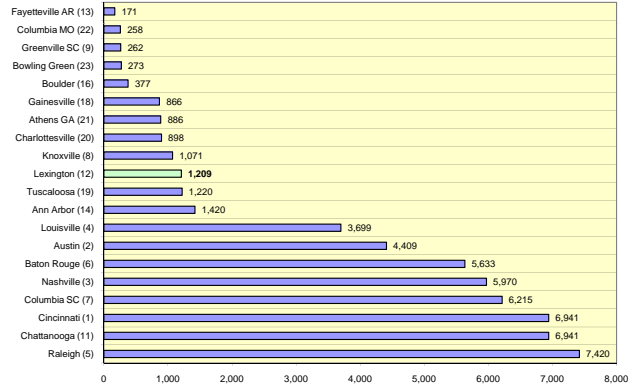

Number of Black-Owned Firms in 2002

**Metro and Overall Size Rank**

Raleigh (5)	7,420
Chattanooga (11)	6,941
Cincinnati (1)	6,941
Columbia SC (7)	6,215
Nashville (3)	5,970
Baton Rouge (6)	5,633
Austin (2)	4,409
Louisville (4)	3,699
Ann Arbor (14)	1,420
Tuscaloosa (19)	1,220
<b>Lexington (12)</b>	<b>1,209</b>
Knoxville (8)	1,071
Charlottesville (20)	898
Athens GA (21)	886
Gainesville (18)	866
Boulder (16)	377
Bowling Green (23)	273
Greenville SC (9)	262
Columbia MO (22)	258
Fayetteville AR (13)	171
Madison (10)	N/A
Eugene (15)	N/A
Fort Collins (17)	N/A

Black-Owned Firms \$Value Per Firm 2002

**Metro and Overall Size Rank**

Greenville SC (9)	\$ 485,896.00
Bowling Green (23)	\$ 299,285.00
Louisville (4)	\$ 182,212.00
Athens GA (21)	\$ 166,875.00
Ann Arbor (14)	\$ 142,847.00
Boulder (16)	\$ 139,839.00
<b>Lexington (12)</b>	<b>\$ 110,696.00</b>
Austin (2)	\$ 83,648.00
Nashville (3)	\$ 76,877.00
Chattanooga (11)	\$ 74,409.00
Gainesville (18)	\$ 74,279.00
Columbia MO (22)	\$ 73,039.00
Knoxville (8)	\$ 71,113.00
Cincinnati (1)	\$ 63,916.00
Raleigh (5)	\$ 61,313.00
Columbia SC (7)	\$ 60,429.00
Fayetteville AR (13)	\$ 55,497.00
Charlottesville (20)	\$ 53,107.00
Tuscaloosa (19)	\$ 43,957.00
Baton Rouge (6)	\$ 43,513.00
Madison (10)	N/A
Eugene (15)	N/A
Fort Collins (17)	N/A