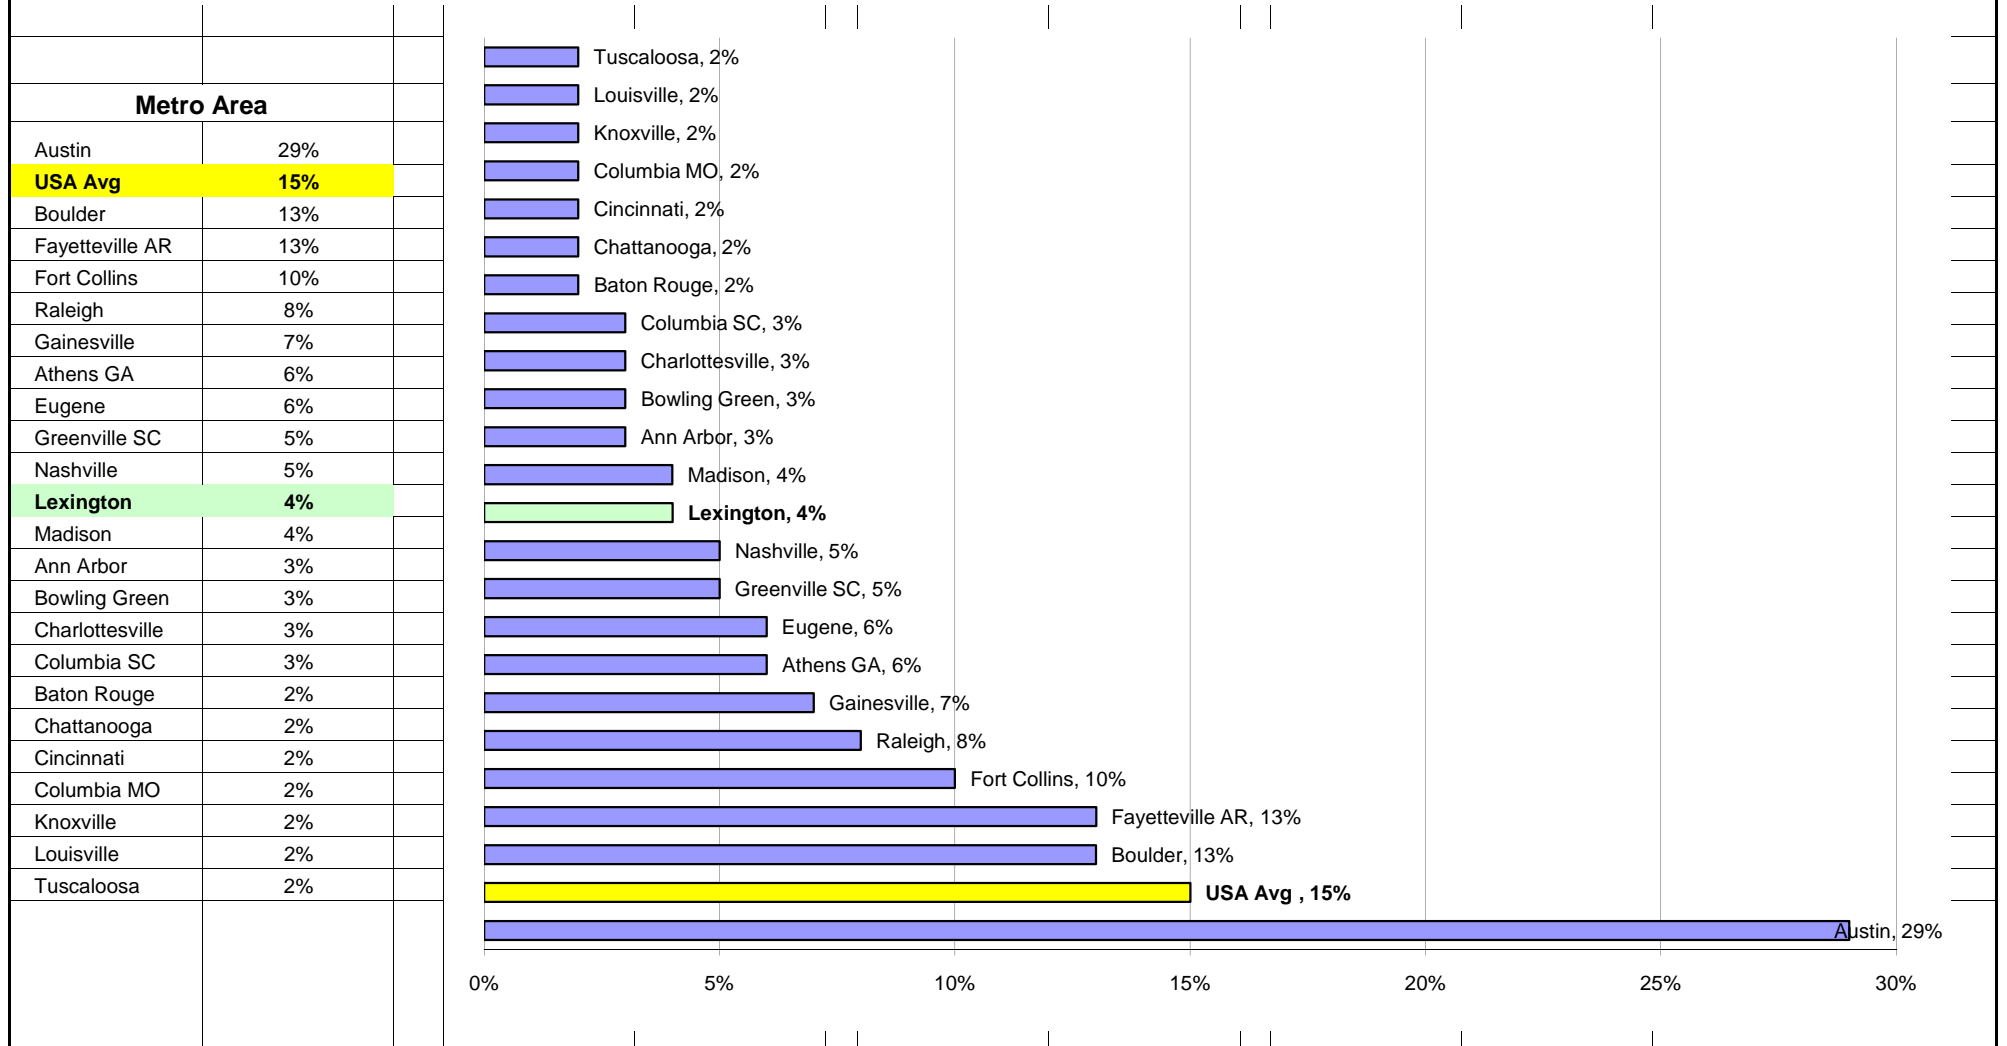

Hispanic Population Comparison

SEC REGIONS	
Fayetteville AR	13%
Gainesville	7%
Athens GA	6%
Lexington	4%
Columbia SC	3%
Baton Rouge	2%
Knoxville	2%
Tuscaloosa	2%

NATIONAL REGIONS	
Austin	29%
Boulder	13%
Fort Collins	10%
Raleigh	8%
Eugene	6%
Lexington	4%
Madison	4%
Ann Arbor	3%
Charlottesville	3%
Columbia MO	2%

GENERAL REGIONS	
Greenville SC	5%
Nashville	5%
Lexington	4%
Bowling Green	3%
Chattanooga	2%
Cincinnati	2%
Louisville	2%