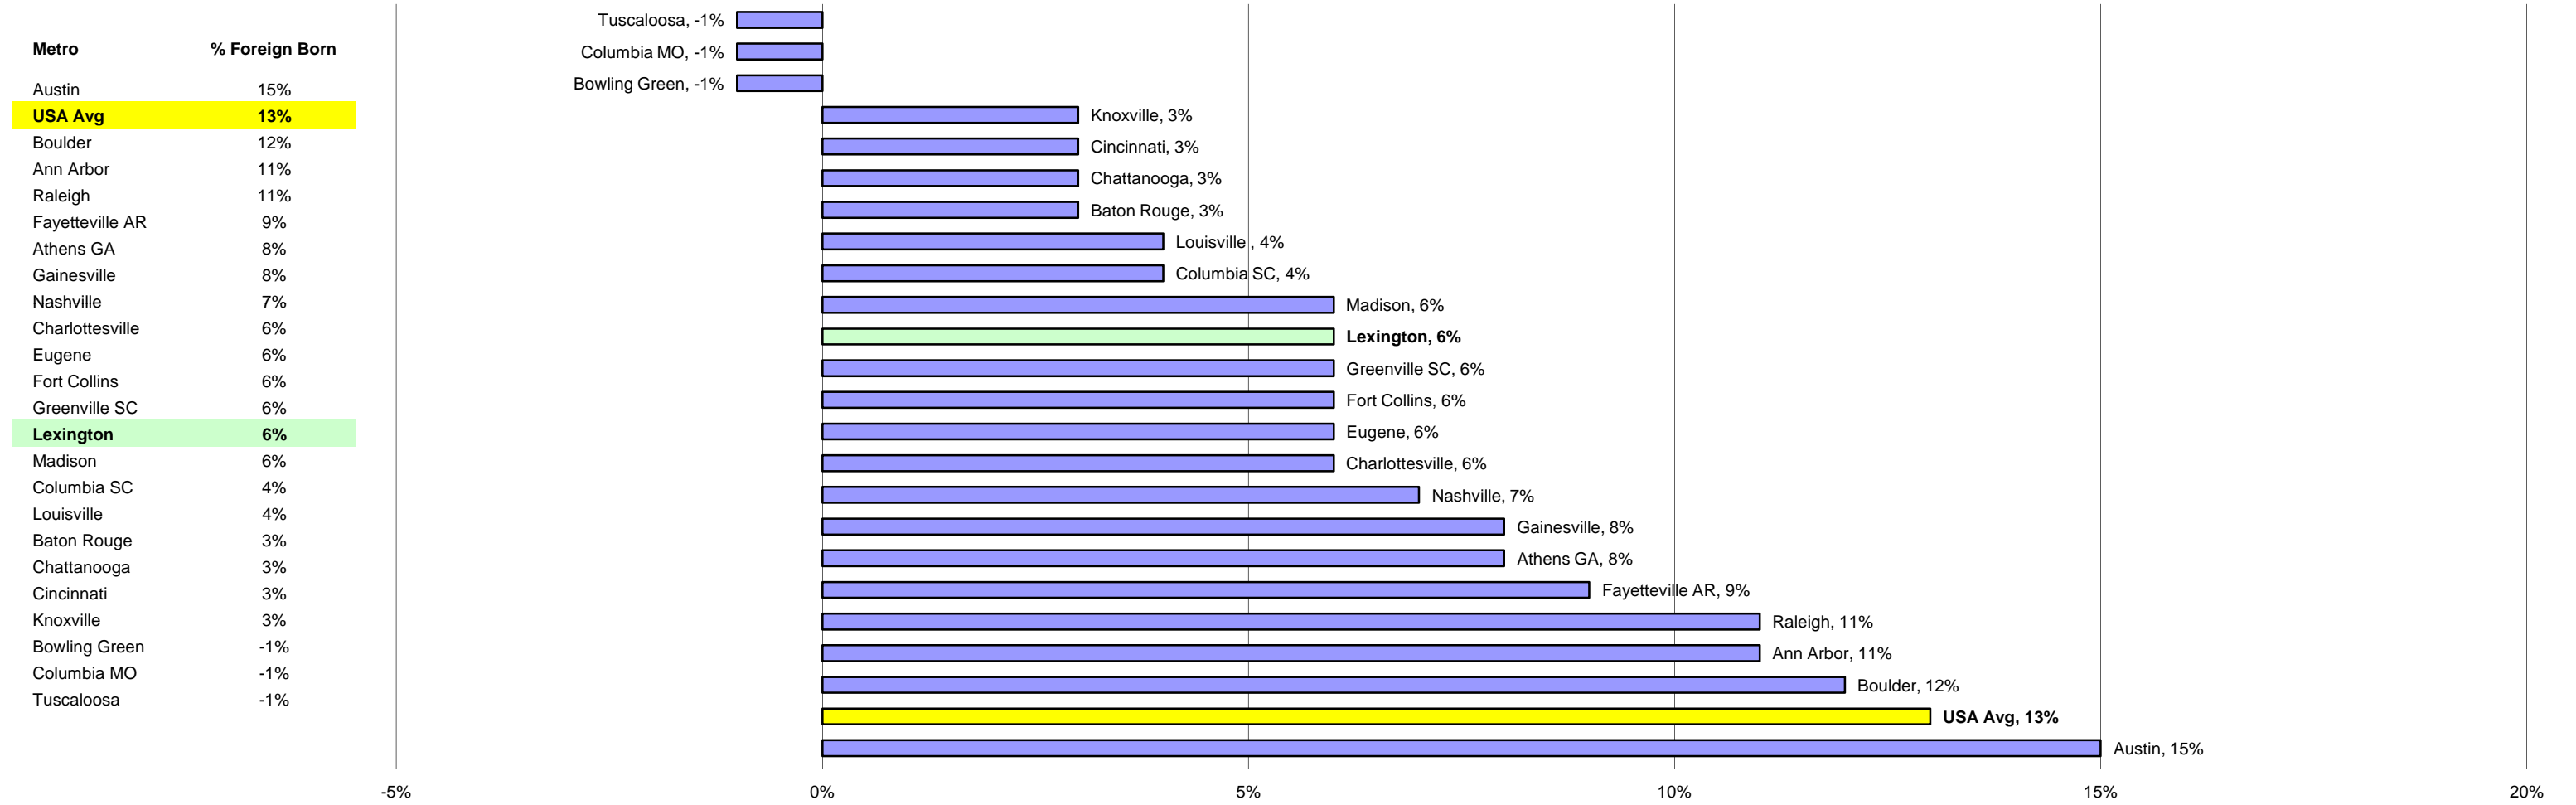

Ethnicity Population Comparison

SEC REGIONS	
Fayetteville AR	9%
Athens GA	8%
Gainesville	8%
Lexington	6%
Columbia SC	4%
Baton Rouge	3%
Knoxville	3%
Tuscaloosa	Less than 1%

NATIONAL REGIONS	
Austin	15%
Boulder	12%
Ann Arbor	11%
Raleigh	11%
Lexington	6%
Charlottesville	6%
Eugene	6%
Fort Collins	6%
Madison	6%
Columbia MO	Less than 1%

GENERAL REGIONS	
Nashville	7%
Greenville SC	6%
Lexington	6%
Louisville	4%
Chattanooga	3%
Cincinnati	3%
Bowling Green	Less than 1%