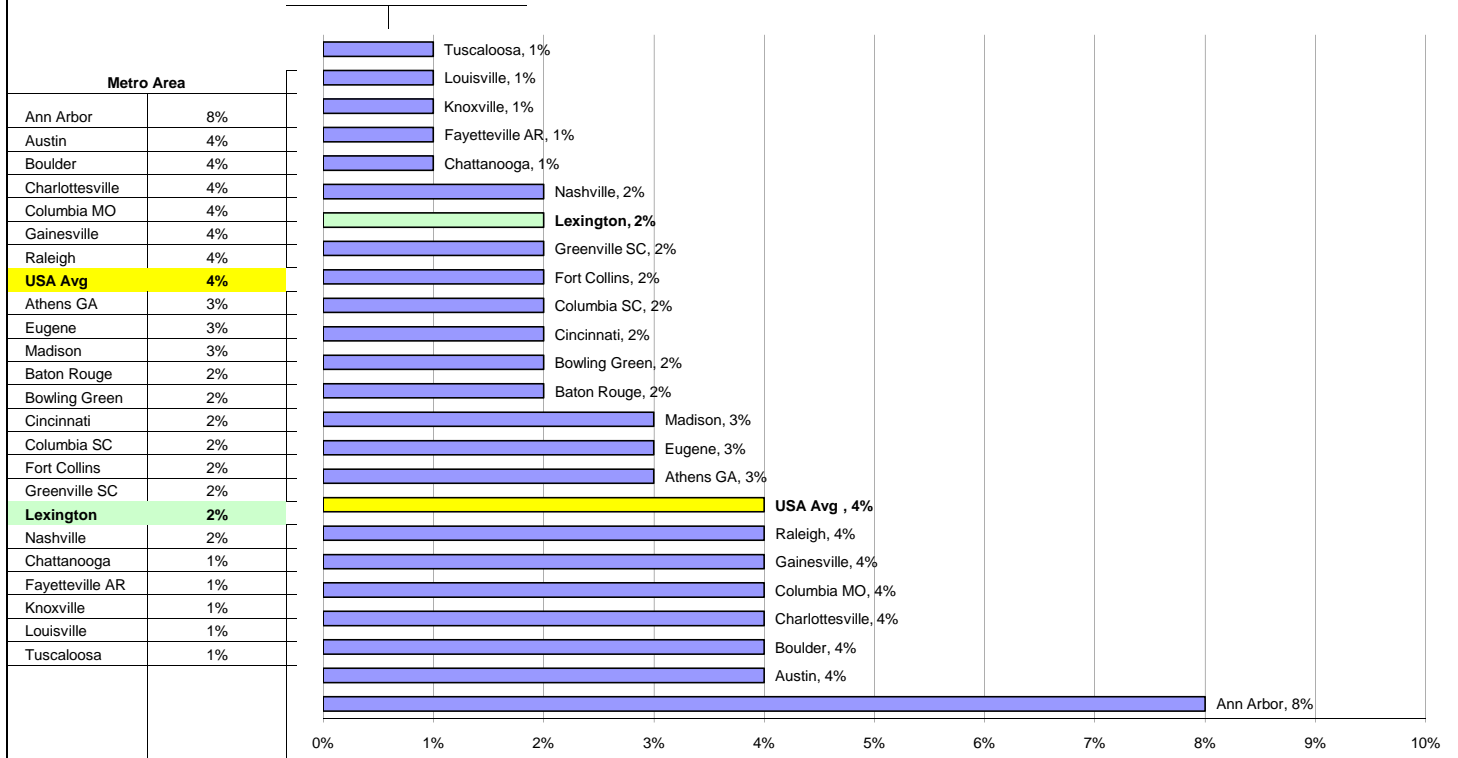

Asian Population Comparison

SEC REGIONS		NATIONAL REGIONS		GENERAL REGIONS	
Gainesville	4%	Ann Arbor	8%	Bowling Green	2%
Athens GA	3%	Austin	4%	Cincinnati	2%
Baton Rouge	2%	Boulder	4%	Greenville SC	2%
Fayetteville AR	2%	Charlottesville	4%	Lexington	2%
Lexington	2%	Columbia MO	4%	Nashville	2%
Columbia SC	1%	Raleigh	4%	Chattanooga	1%
Knoxville	1%	Eugene	3%	Louisville	1%
Tuscaloosa	1%	Madison	3%		
		Fort Collins	2%		
		Lexington	2%		