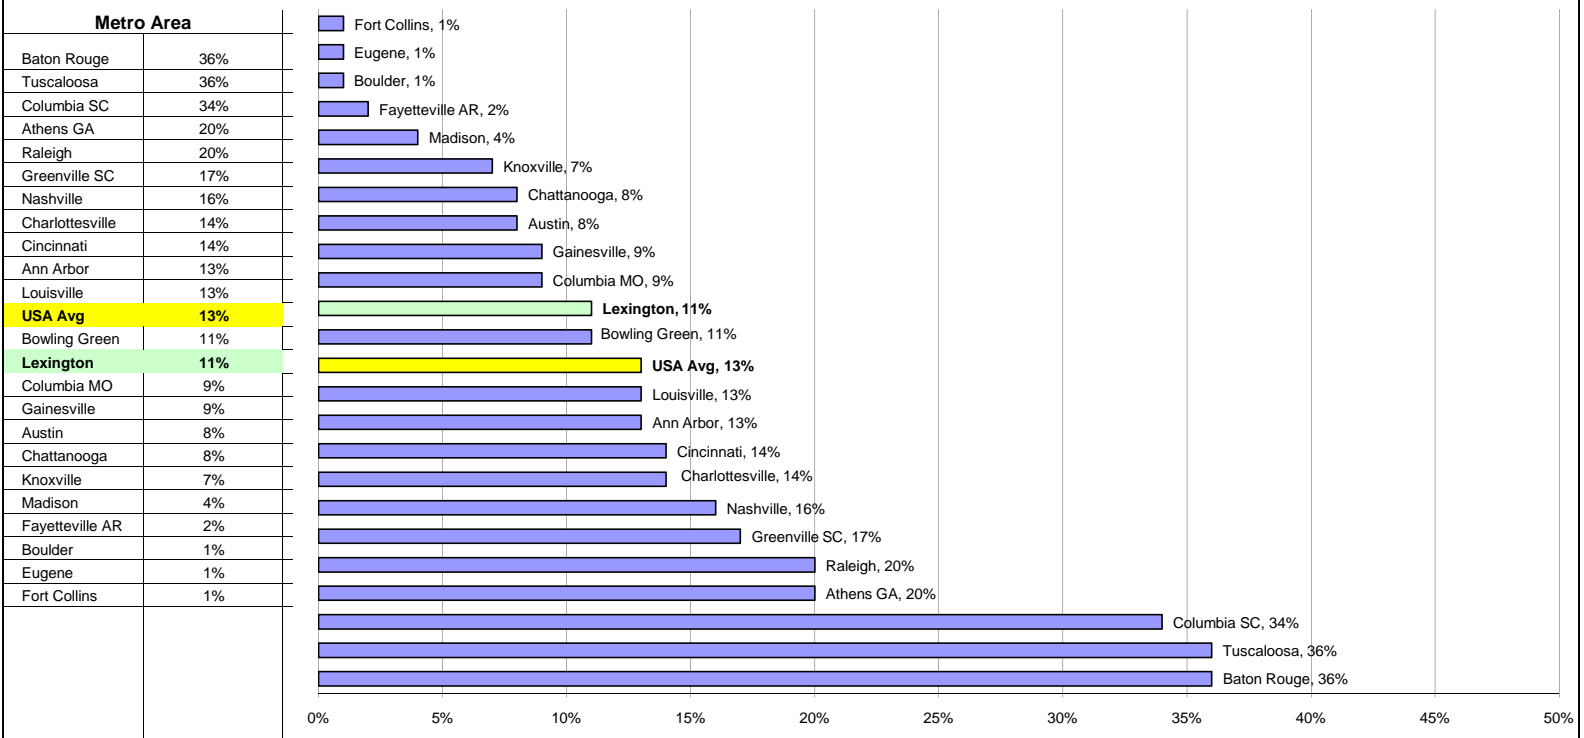

African-American Population Comparison

SEC REGIONS		NATIONAL REGIONS		GENERAL REGIONS	
Baton Rouge	36%	Raleigh	20%	Greenville SC	17%
Tuscaloosa	36%	Charlottesville	14%	Nashville	16%
Columbia SC	34%	Ann Arbor	13%	Cincinnati	14%
Athens GA	20%	Lexington	11%	Louisville	13%
Lexington	11%	Columbia MO	9%	Bowling Green	11%
Gainesville	9%	Austin	8%	Lexington	11%
Knoxville	7%	Madison	4%	Chattanooga	8%
Fayetteville AR	2%	Boulder	1%		
		Eugene	1%		
		Fort Collins	1%		