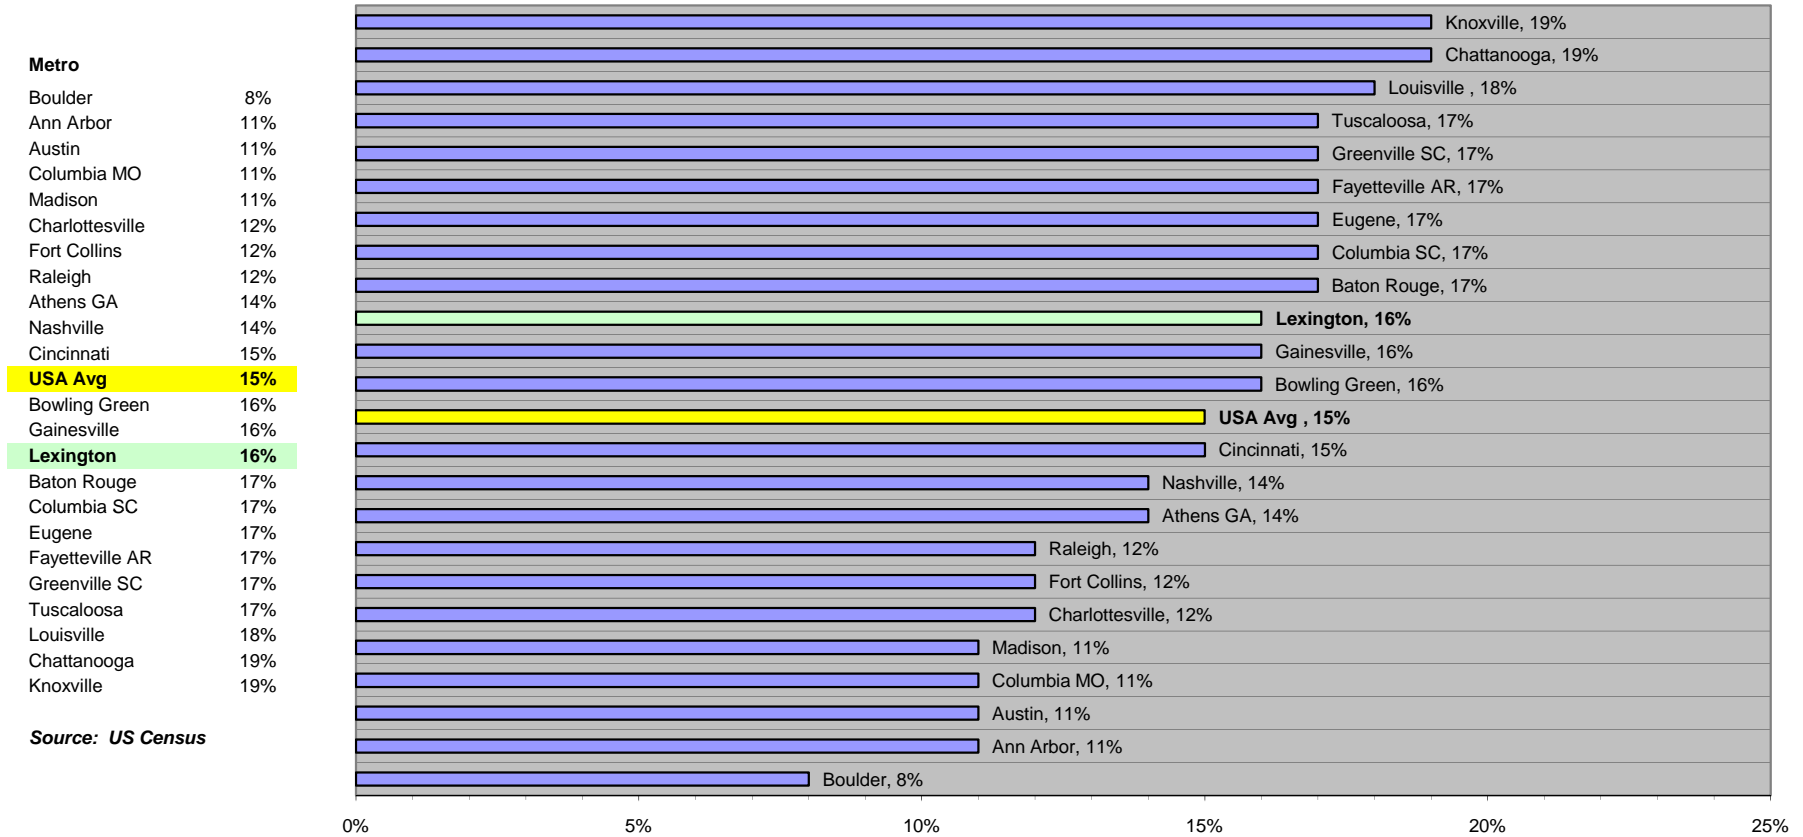

% Disabled

Source: US Census

SEC REGIONS		NATIONAL REGIONS		GENERAL REGIONS	
Athens GA	14%	Boulder	8%	Nashville	14%
Columbia SC	15%	Ann Arbor	11%	Cincinnati	15%
Gainesville	16%	Austin	11%	Bowling Green	16%
Lexington	16%	Columbia MO	11%	Lexington	16%
Baton Rouge	17%	Madison	11%	Greenville SC	17%
Fayetteville AR	17%	Charlottesville	12%	Louisville	18%
Tuscaloosa	17%	Fort Collins	12%	Chattanooga	19%
Knoxville	19%	Raleigh	12%		
		Lexington	16%		
		Eugene	17%		