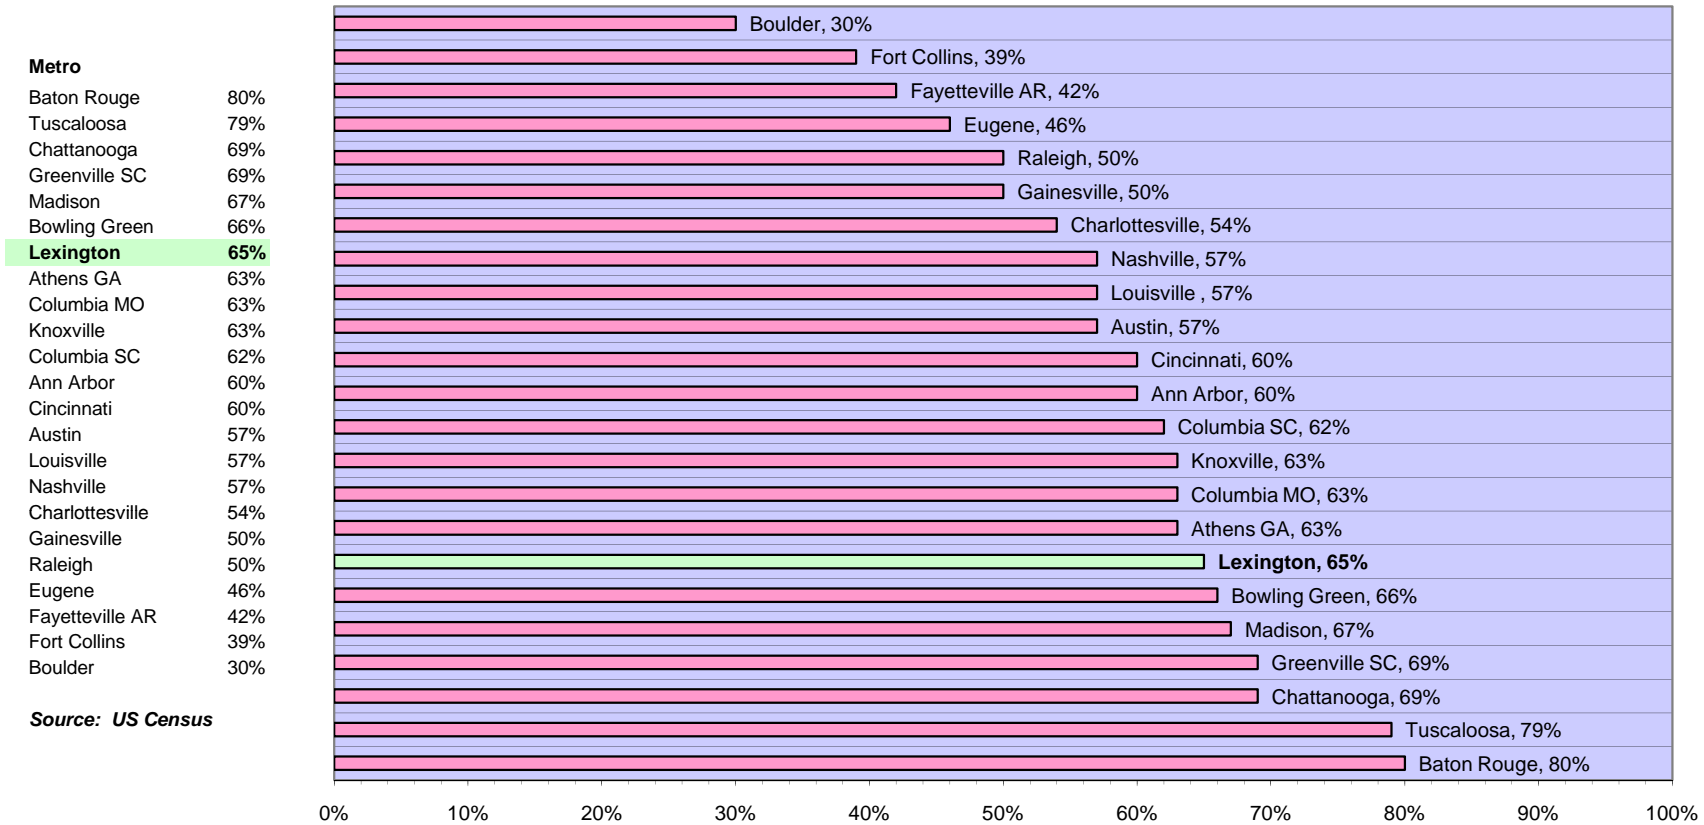

% Born Same State

Source: US Census

SEC REGIONS		NATIONAL REGIONS		GENERAL REGIONS	
Fayetteville AR	42%	Boulder	30%	Louisville	57%
Gainesville	50%	Fort Collins	39%	Nashville	57%
Columbia SC	62%	Eugene	46%	Cincinnati	60%
Athens GA	63%	Raleigh	50%	Lexington	65%
Knoxville	63%	Charlottesville	54%	Bowling Green	66%
Lexington	65%	Austin	57%	Chattanooga	69%
Tuscaloosa	79%	Ann Arbor	60%	Greenville SC	69%
Baton Rouge	80%	Columbia MO	63%		
		Lexington	65%		
		Madison	67%		