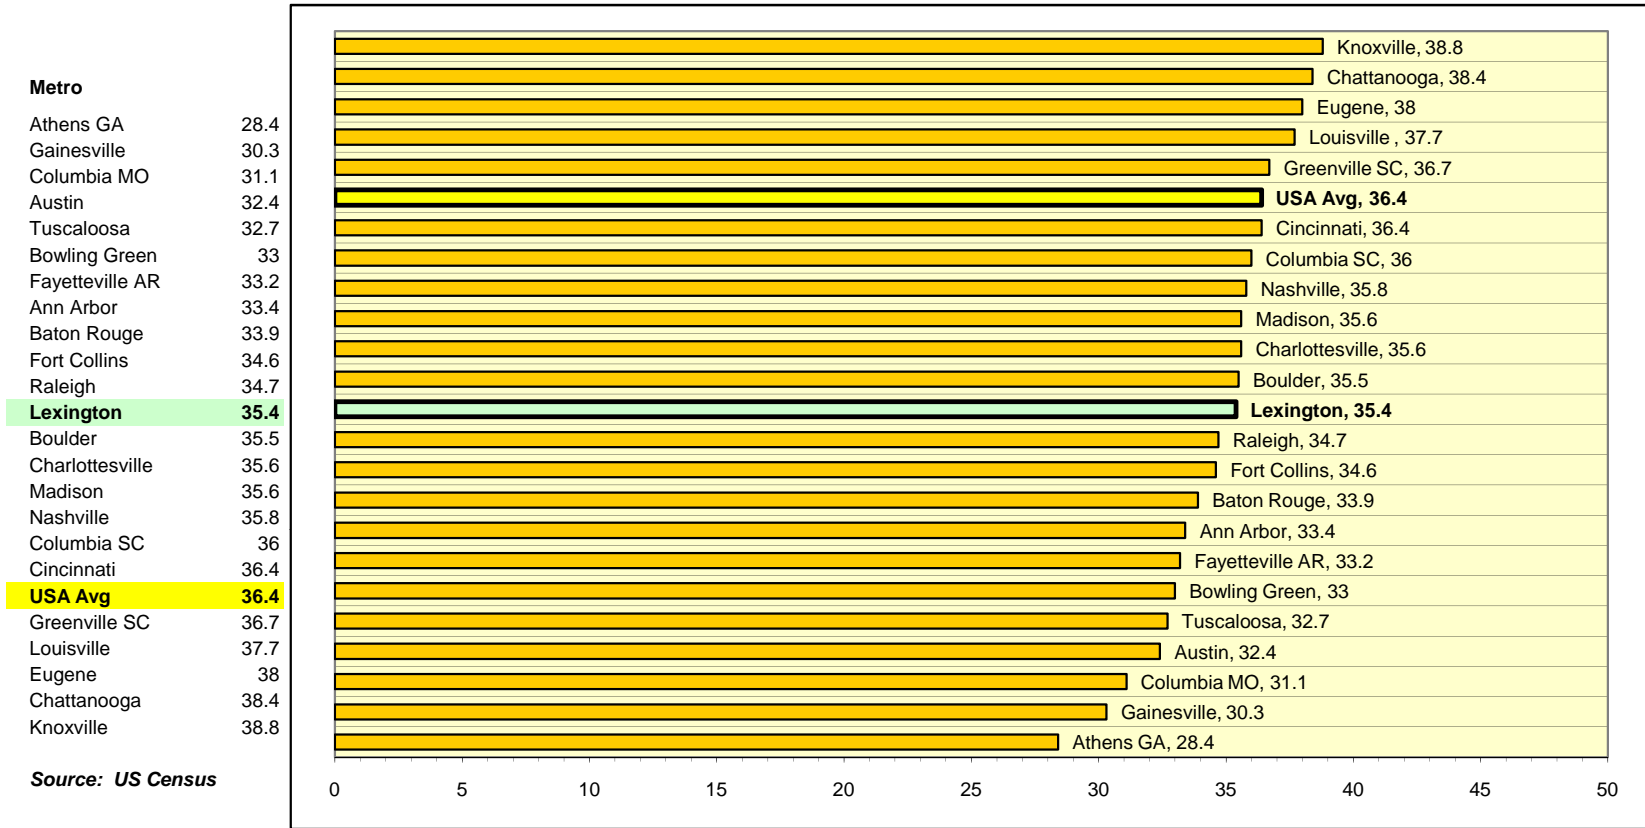

## Median Age

Source: CNNMoney.com

SEC REGIONS		NATIONAL CENTER CITY		GENERAL CENTER CITY	
Fayetteville AR	28.3	Fort Collins	29.1	Bowling Green	30.7
Athens GA	28.8	Columbia MO	29.3	Chattanooga	37.5
Gainesville	29.5	Ann Arbor	30.3	Cincinnati	32.8
Columbia SC	29.9	Boulder	31	Greenville SC	35.5
Tuscaloosa	30.3	Charlottesville	31.1	<b>Lexington</b>	<b>34.3</b>
Baton Rouge	31.6	Austin	31.3	Louisville	36.4
Knoxville	34.2	Madison	32.3	Nashville	35
<b>Lexington</b>	<b>34.3</b>	Raleigh	32.3		
		Eugene	33.4		
		<b>Lexington</b>	<b>34.3</b>		

## Median Age

SEC REGIONS		NATIONAL REGIONS		GENERAL REGIONS	
Athens GA	28.4	Columbia MO	31.1	Bowling Green	33
Gainesville	30.3	Austin	32.4	<b>Lexington</b>	<b>35.4</b>
Tuscaloosa	32.7	Ann Arbor	33.4	Nashville	35.8
Fayetteville AR	33.2	Fort Collins	34.6	Cincinnati	36.4
Baton Rouge	33.9	Raleigh	34.7	Greenville SC	36.7
<b>Lexington</b>	<b>35.4</b>	<b>Lexington</b>	<b>35.4</b>	Louisville	37.7
Columbia SC	36	Boulder	35.5	Chattanooga	38.4
Knoxville	38.8	Madison	35.6		
		Charlottesville	35.6		
		Eugene	38		