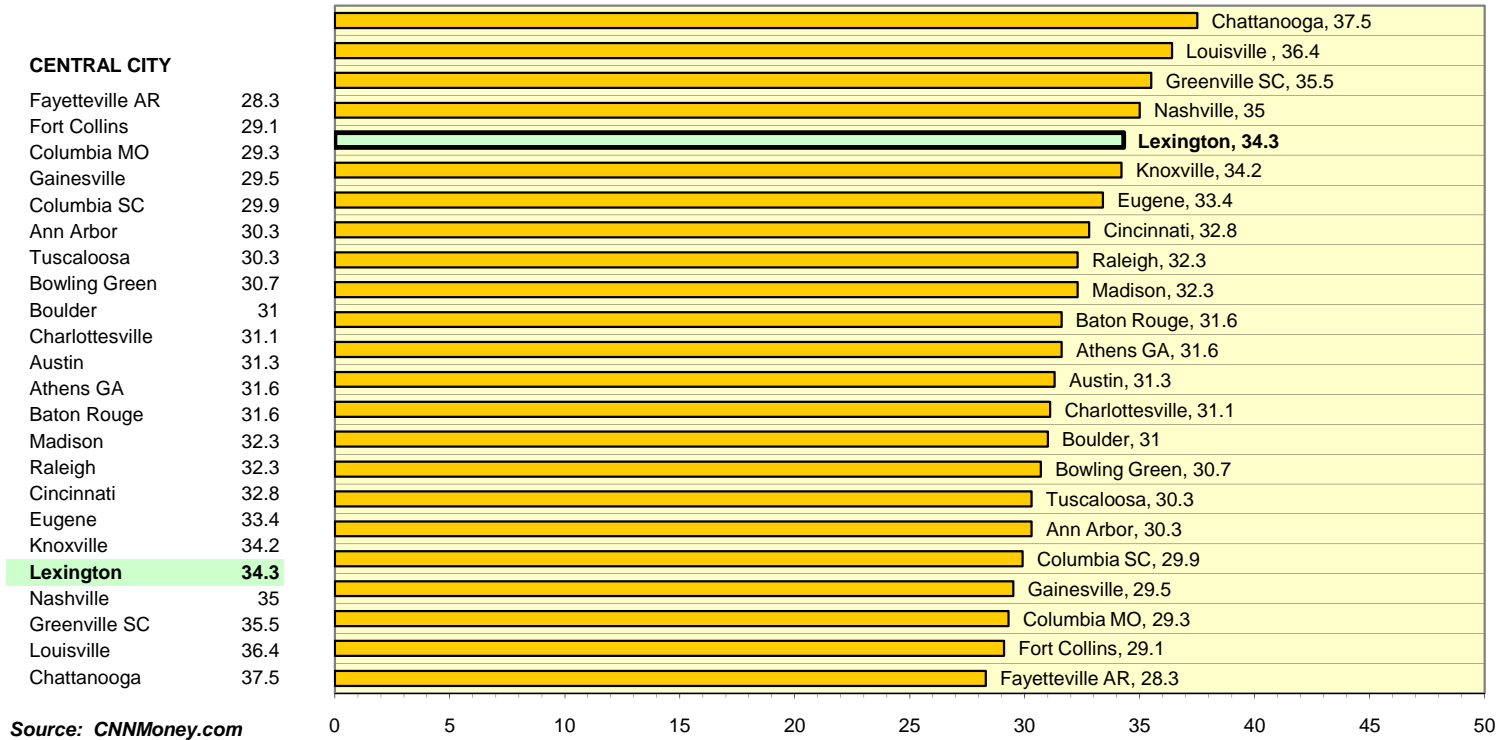

## Median Age

Source: CNNMoney.com

SEC REGIONS		NATIONAL CENTER CITY		GENERAL CENTER CITY	
Fayetteville AR	28.3	Fort Collins	29.1	Bowling Green	30.7
Athens GA	28.8	Columbia MO	29.3	Chattanooga	37.5
Gainesville	29.5	Ann Arbor	30.3	Cincinnati	32.8
Columbia SC	29.9	Boulder	31	Greenville SC	35.5
Tuscaloosa	30.3	Charlottesville	31.1	<b>Lexington</b>	<b>34.3</b>
Baton Rouge	31.6	Austin	31.3	Louisville	36.4
Knoxville	34.2	Madison	32.3	Nashville	35
<b>Lexington</b>	<b>34.3</b>	Raleigh	32.3		
		Eugene	33.4		
		<b>Lexington</b>	<b>34.3</b>		

## Median Age

SEC REGIONS		NATIONAL REGIONS		GENERAL REGIONS	
Athens GA	28.4	Columbia MO	31.1	Bowling Green	33
Gainesville	30.3	Austin	32.4	<b>Lexington</b>	<b>35.4</b>
Tuscaloosa	32.7	Ann Arbor	33.4	Nashville	35.8
Fayetteville AR	33.2	Fort Collins	34.6	Cincinnati	36.4
Baton Rouge	33.9	Raleigh	34.7	Greenville SC	36.7
<b>Lexington</b>	<b>35.4</b>	<b>Lexington</b>	<b>35.4</b>	Louisville	37.7
Columbia SC	36	Boulder	35.5	Chattanooga	38.4
Knoxville	38.8	Madison	35.6		
		Charlottesville	35.6		
		Eugene	38		