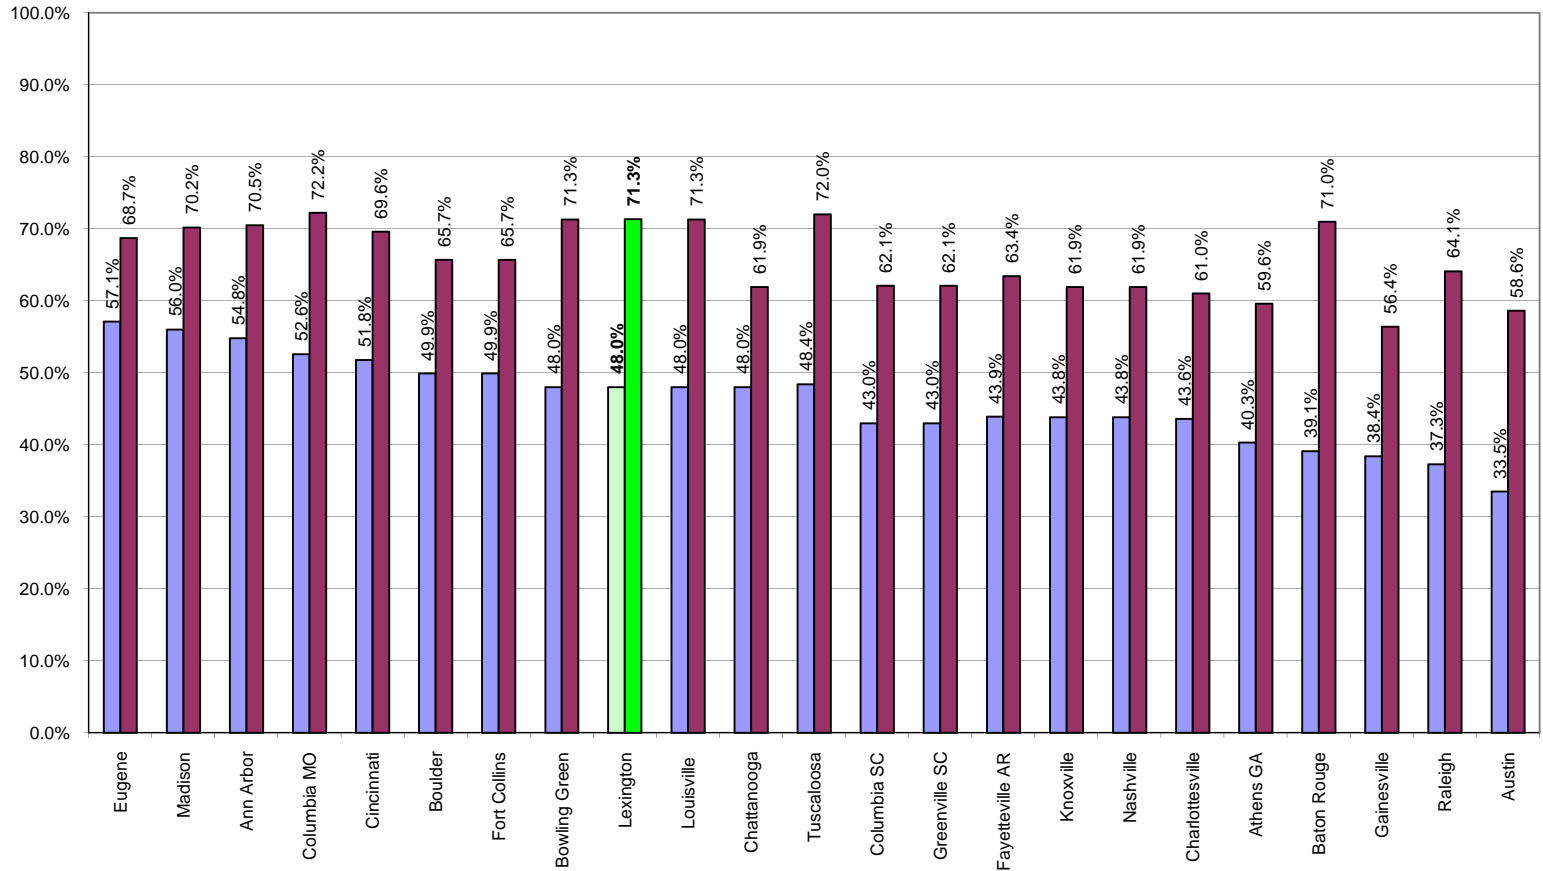

%Voting and %Registration by State

Metro

Eugene	57.1%	68.7%
Madison	56.0%	70.2%
Ann Arbor	54.8%	70.5%
Columbia MO	52.6%	72.2%
Cincinnati	51.8%	69.6%
Boulder	49.9%	65.7%
Fort Collins	49.9%	65.7%
Bowling Green	48.0%	71.3%
Lexington	48.0%	71.3%
Louisville	48.0%	71.3%
Chattanooga	48.0%	61.9%
Tuscaloosa	48.4%	72.0%
Columbia SC	43.0%	62.1%
Greenville SC	43.0%	62.1%
Fayetteville AR	43.9%	63.4%
Knoxville	43.8%	61.9%
Nashville	43.8%	61.9%
Charlottesville	43.6%	61.0%
Athens GA	40.3%	59.6%
Baton Rouge	39.1%	71.0%
Gainesville	38.4%	56.4%
Raleigh	37.3%	64.1%
Austin	33.5%	58.6%

Source: US Census