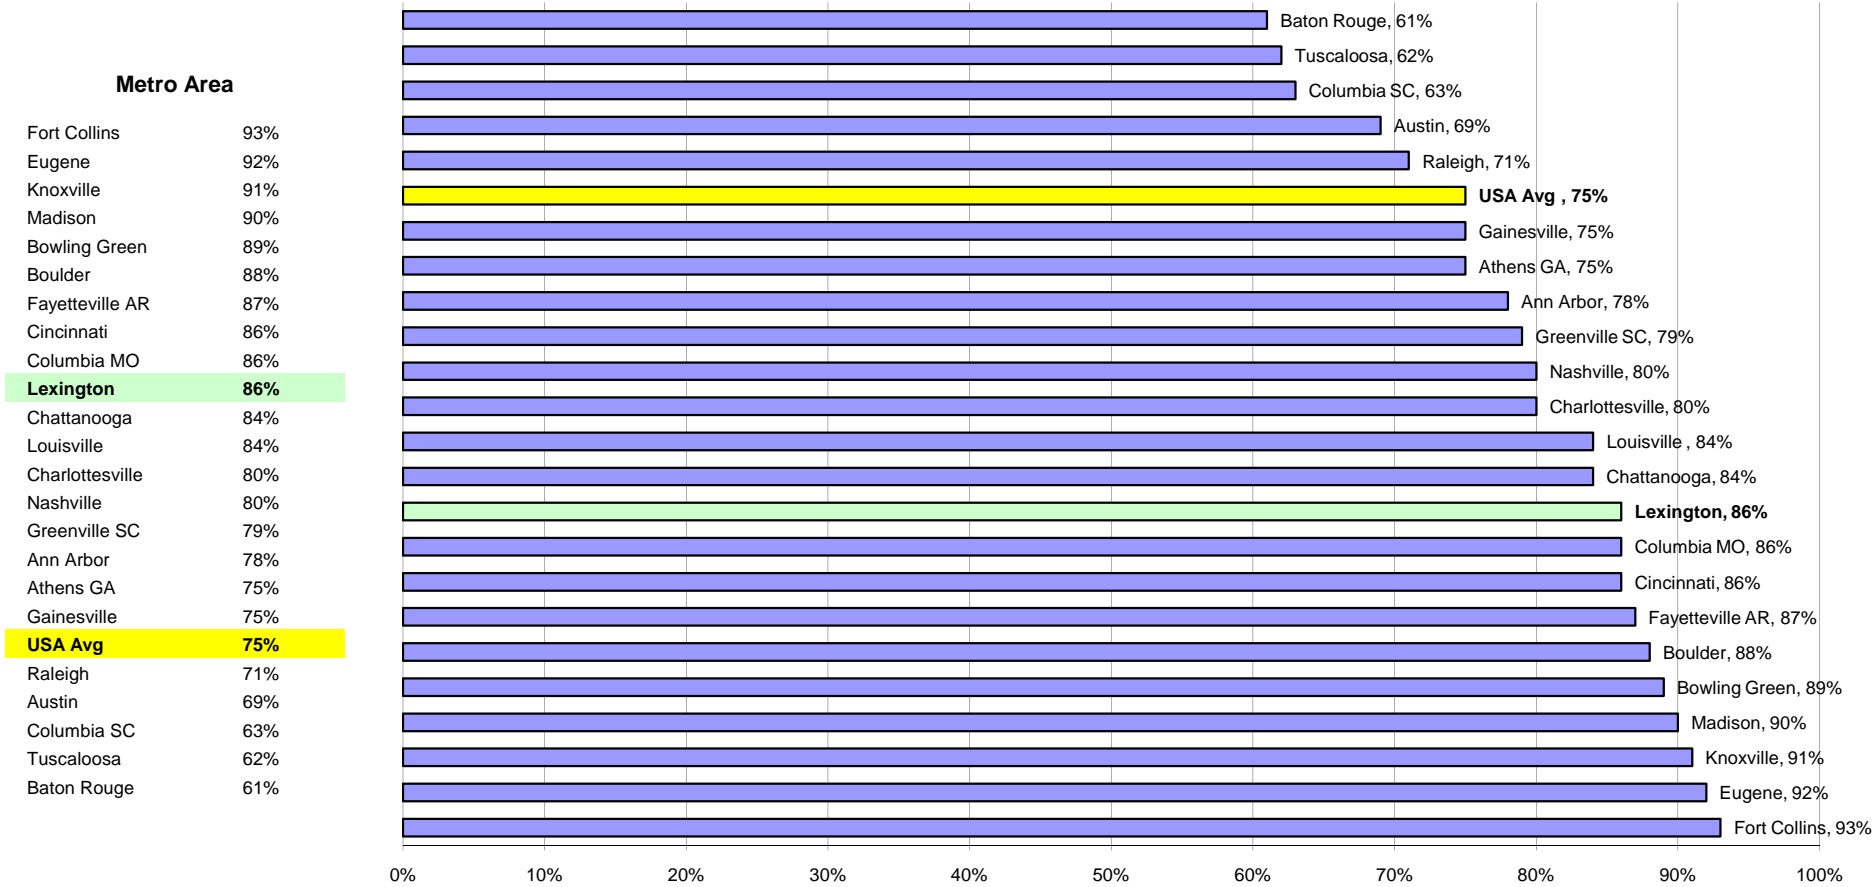

White Population Comparison

SEC REGIONS		NATIONAL REGIONS		GENERAL REGIONS	
Knoxville	91%	Fort Collins	93%	Bowling Green	89%
Fayetteville AR	87%	Eugene	92%	Cincinnati	86%
Lexington	86%	Madison	90%	Lexington	86%
Athens GA	75%	Boulder	88%	Chattanooga	84%
Gainesville	75%	Columbia MO	86%	Louisville	84%
Columbia SC	63%	Lexington	86%	Nashville	80%
Tuscaloosa	62%	Charlottesville	80%	Greenville SC	79%
Baton Rouge	61%	Ann Arbor	78%		
		Raleigh	71%		
		Austin	69%		