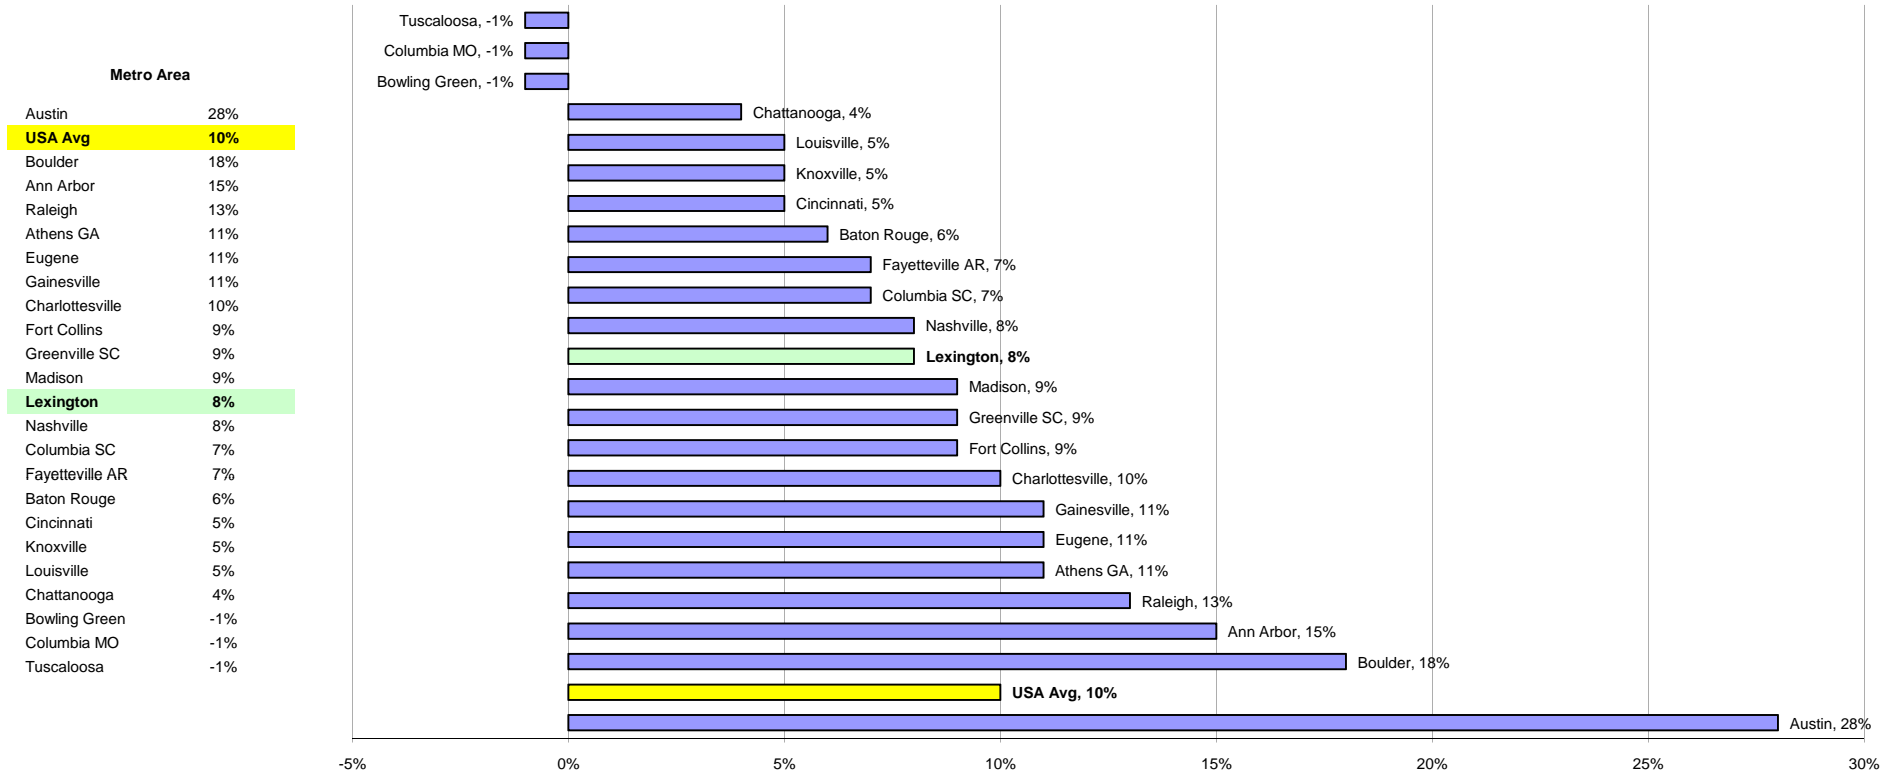

### Language Other Than English at Home Population Comparison

SEC REGIONS		NATIONAL REGIONS		GENERAL REGIONS	
Fayetteville AR	15%	Austin	28%	Greenville SC	9%
Athens GA	11%	Boulder	18%	Nashville	8%
Gainesville	11%	Ann Arbor	15%	<b>Lexington</b>	<b>8%</b>
<b>Lexington</b>	<b>8%</b>	Raleigh	13%	Cincinnati	5%
Columbia SC	7%	Eugene	11%	Louisville	5%
Baton Rouge	6%	Charlottesville	10%	Chattanooga	4%
Knoxville	5%	Fort Collins	9%	Bowling Green	-1%
Tuscaloosa	-1%	Madison	9%		
		<b>Lexington</b>	<b>8%</b>		
		Columbia MO	-1%		