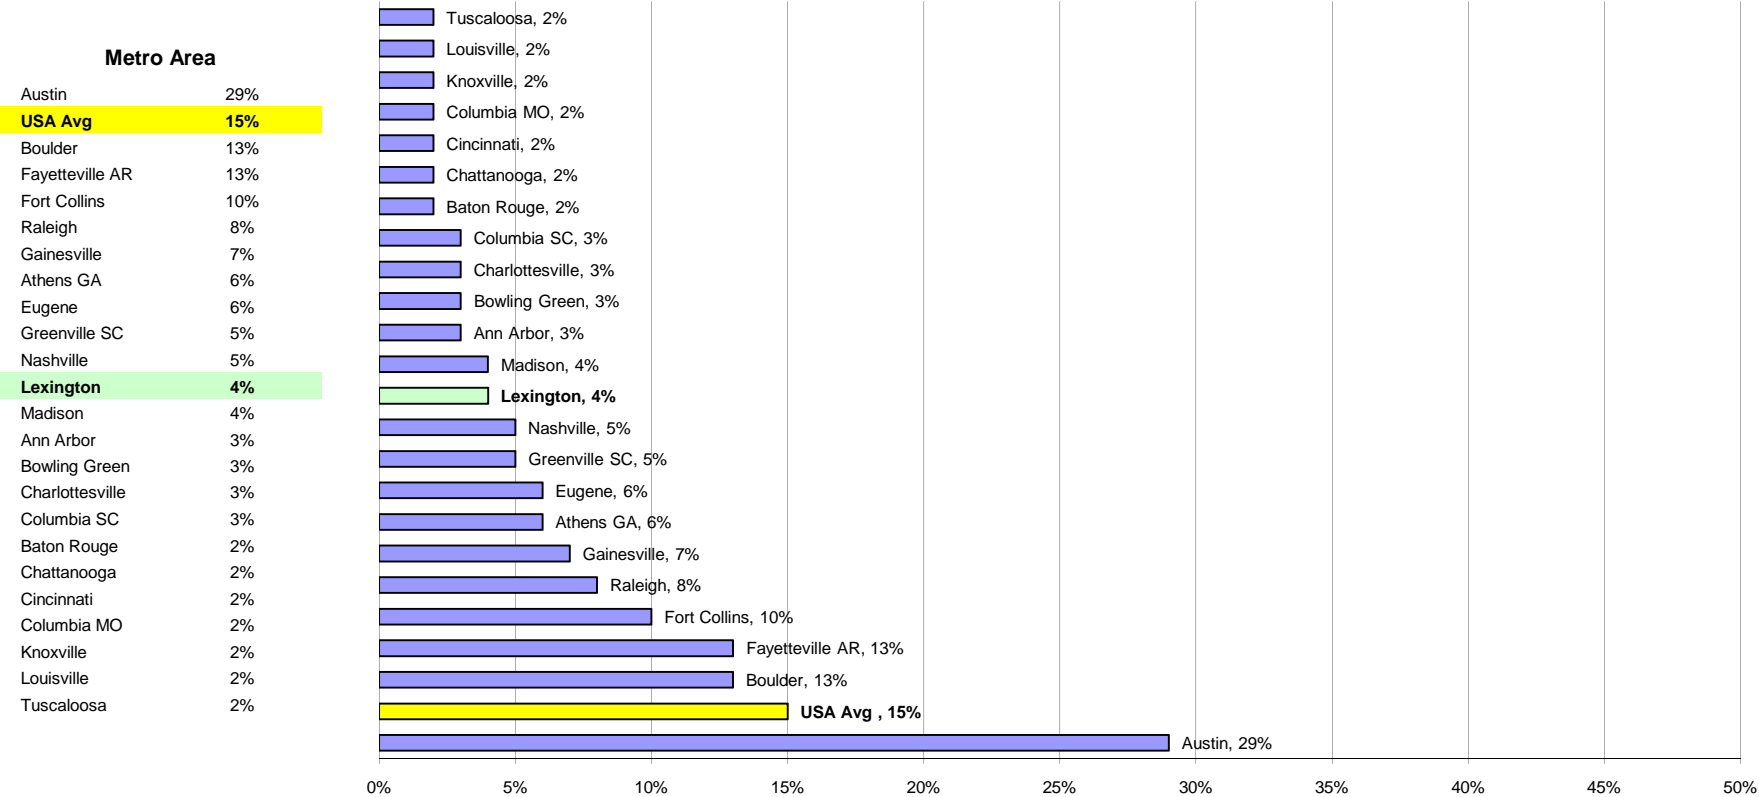

Hispanic Population Comparison

SEC REGIONS		NATIONAL REGIONS		GENERAL REGIONS	
Fayetteville AR	13%	Austin	29%	Greenville SC	5%
Gainesville	7%	Boulder	13%	Nashville	5%
Athens GA	6%	Fort Collins	10%	Lexington	4%
Lexington	4%	Raleigh	8%	Bowling Green	3%
Columbia SC	3%	Eugene	6%	Chattanooga	2%
Baton Rouge	2%	Lexington	4%	Cincinnati	2%
Knoxville	2%	Madison	4%	Louisville	2%
Tuscaloosa	2%	Ann Arbor	3%		
		Charlottesville	3%		
		Columbia MO	2%		