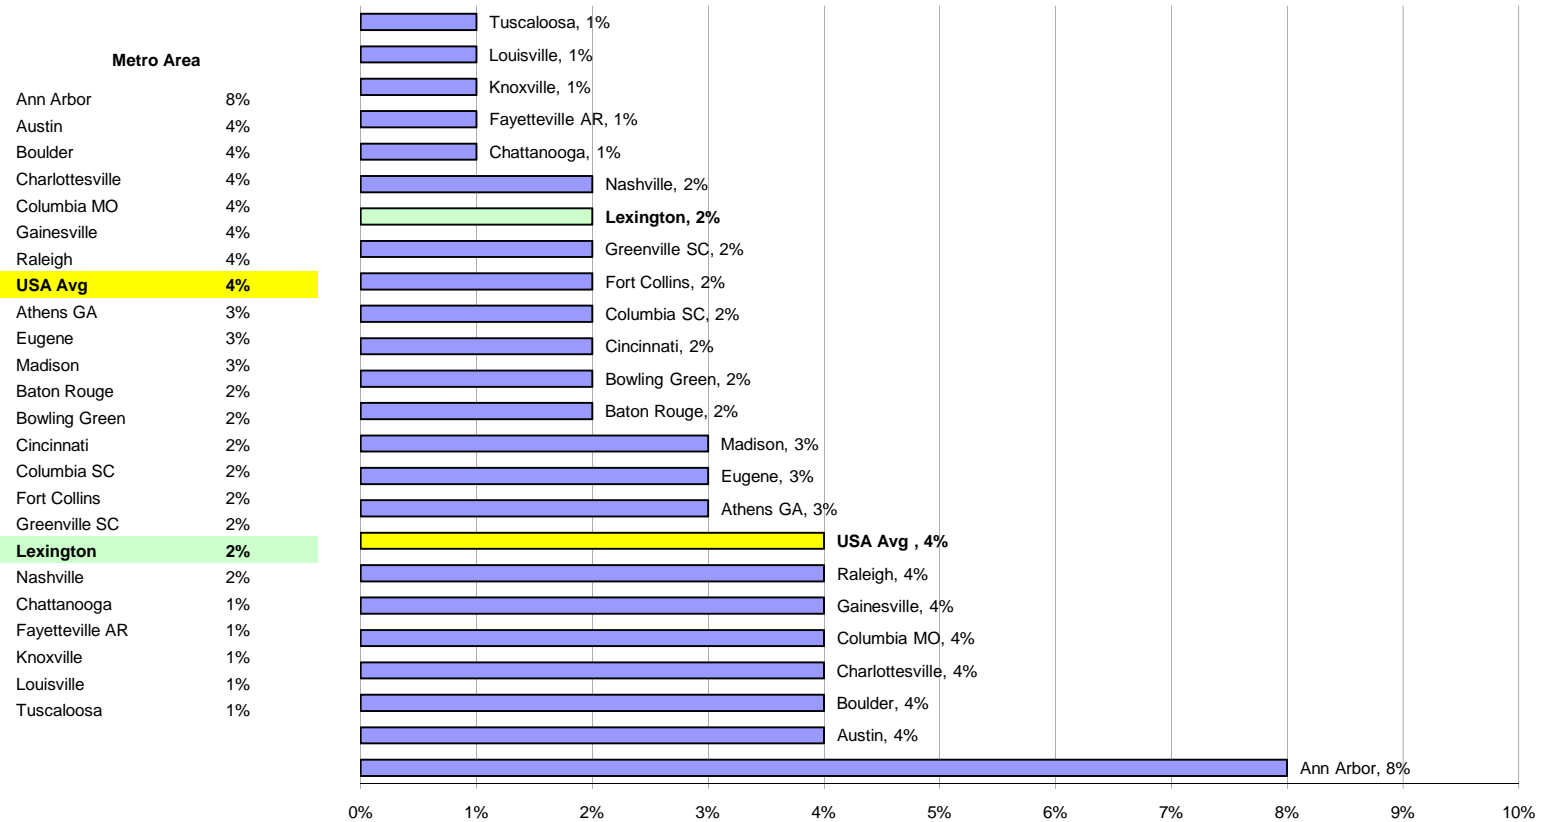

Asian Population Comparison

SEC REGIONS		NATIONAL REGIONS		GENERAL REGIONS	
Gainesville	4%	Ann Arbor	8%	Bowling Green	2%
Athens GA	3%	Austin	4%	Cincinnati	2%
Baton Rouge	2%	Boulder	4%	Greenville SC	2%
Fayetteville AR	2%	Charlottesville	4%	Lexington	2%
Lexington	2%	Columbia MO	4%	Nashville	2%
Columbia SC	1%	Raleigh	4%	Chattanooga	1%
Knoxville	1%	Eugene	3%	Louisville	1%
Tuscaloosa	1%	Madison	3%		
		Fort Collins	2%		
		Lexington	2%		