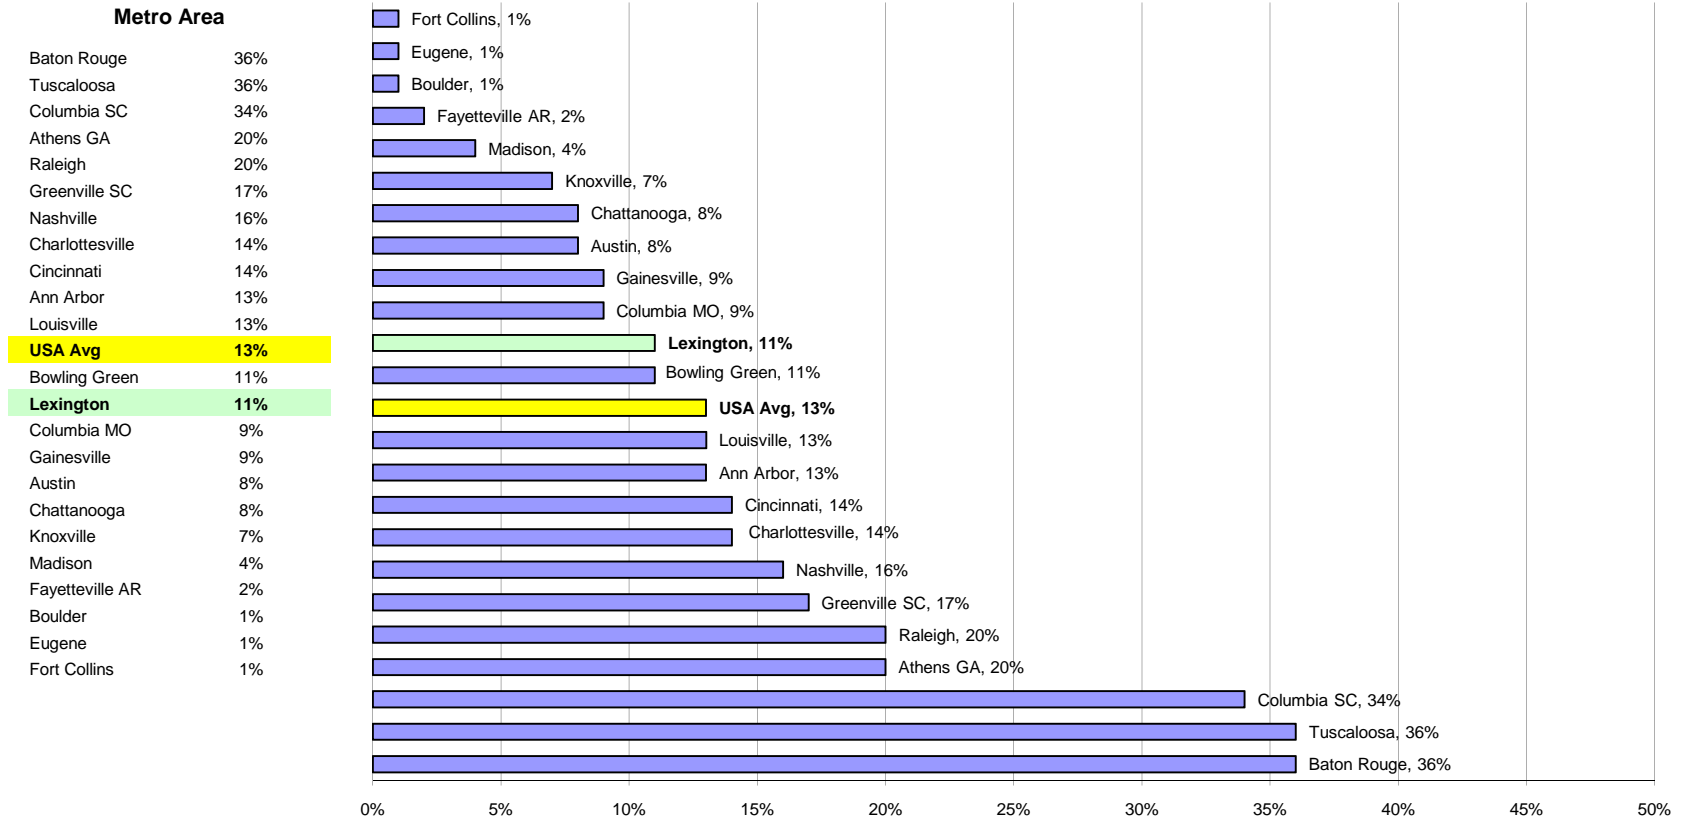

African-American Population Comparison

SEC REGIONS		NATIONAL REGIONS		GENERAL REGIONS	
Baton Rouge	36%	Raleigh	20%	Greenville SC	17%
Tuscaloosa	36%	Charlottesville	14%	Nashville	16%
Columbia SC	34%	Ann Arbor	13%	Cincinnati	14%
Athens GA	20%	Lexington	11%	Louisville	13%
Lexington	11%	Columbia MO	9%	Bowling Green	11%
Gainesville	9%	Austin	8%	Lexington	11%
Knoxville	7%	Madison	4%	Chattanooga	8%
Fayetteville AR	2%	Boulder	1%		
		Eugene	1%		
		Fort Collins	1%		