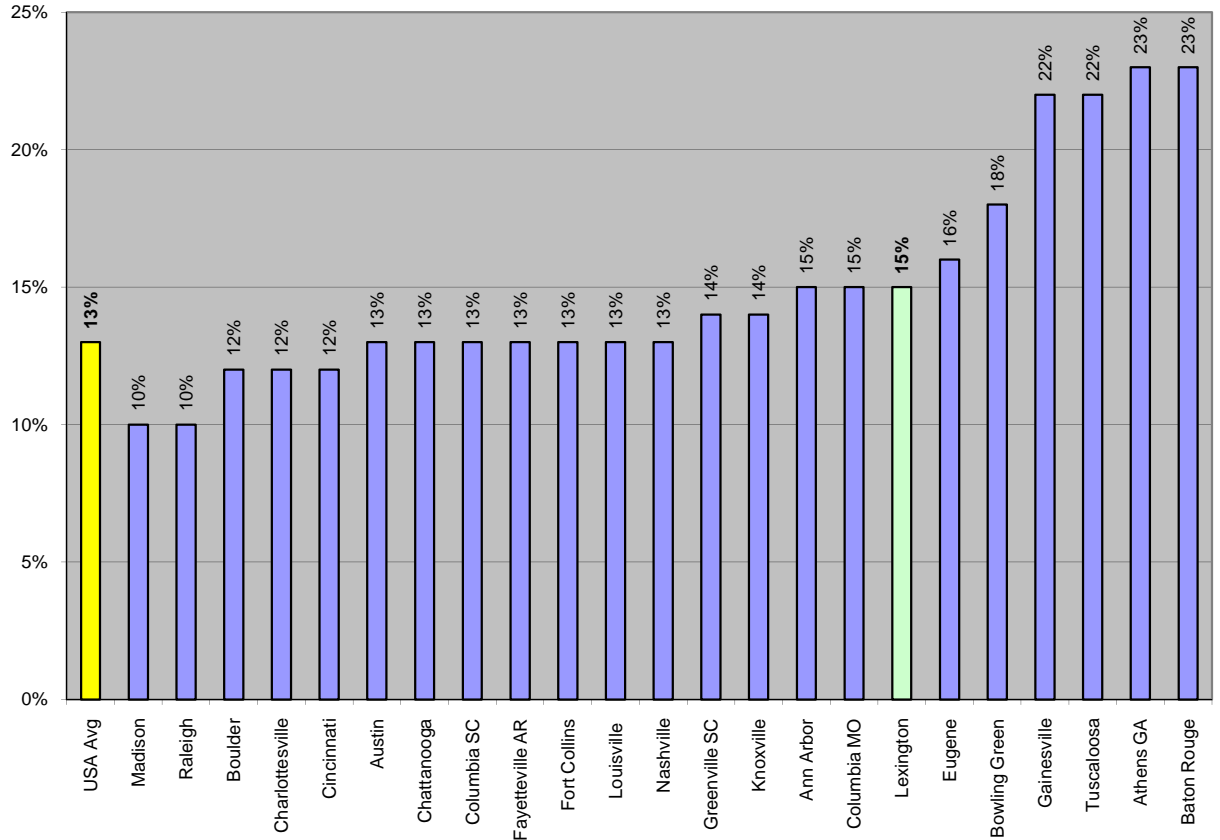

% Poverty Rate

Metro	
USA Avg	13%
Madison	10%
Raleigh	10%
Boulder	12%
Charlottesville	12%
Cincinnati	12%
Austin	13%
Chattanooga	13%
Columbia SC	13%
Fayetteville AR	13%
Fort Collins	13%
Louisville	13%
Nashville	13%
Greenville SC	14%
Knoxville	14%
Ann Arbor	15%
Columbia MO	15%
Lexington	15%
Eugene	16%
Bowling Green	18%
Gainesville	22%
Tuscaloosa	22%
Athens GA	23%
Baton Rouge	23%

Source: US Census

SEC REGIONS		NATIONAL REGIONS		GENERAL REGIONS	
Columbia SC	13	Madison	10	Cincinnati	12
Fayetteville AR	13	Raleigh	10	Chattanooga	13
Knoxville	14	Boulder	12	Louisville	13
Lexington	15	Charlottesville	12	Nashville	13
Baton Rouge	18	Austin	13	Greenville SC	14
Gainesville	22	Fort Collins	13	Lexington	15
Tuscaloosa	22	Lexington	15	Bowling Green	18
Athens GA	23	Ann Arbor	15		
		Columbia MO	15		
		Eugene	16		