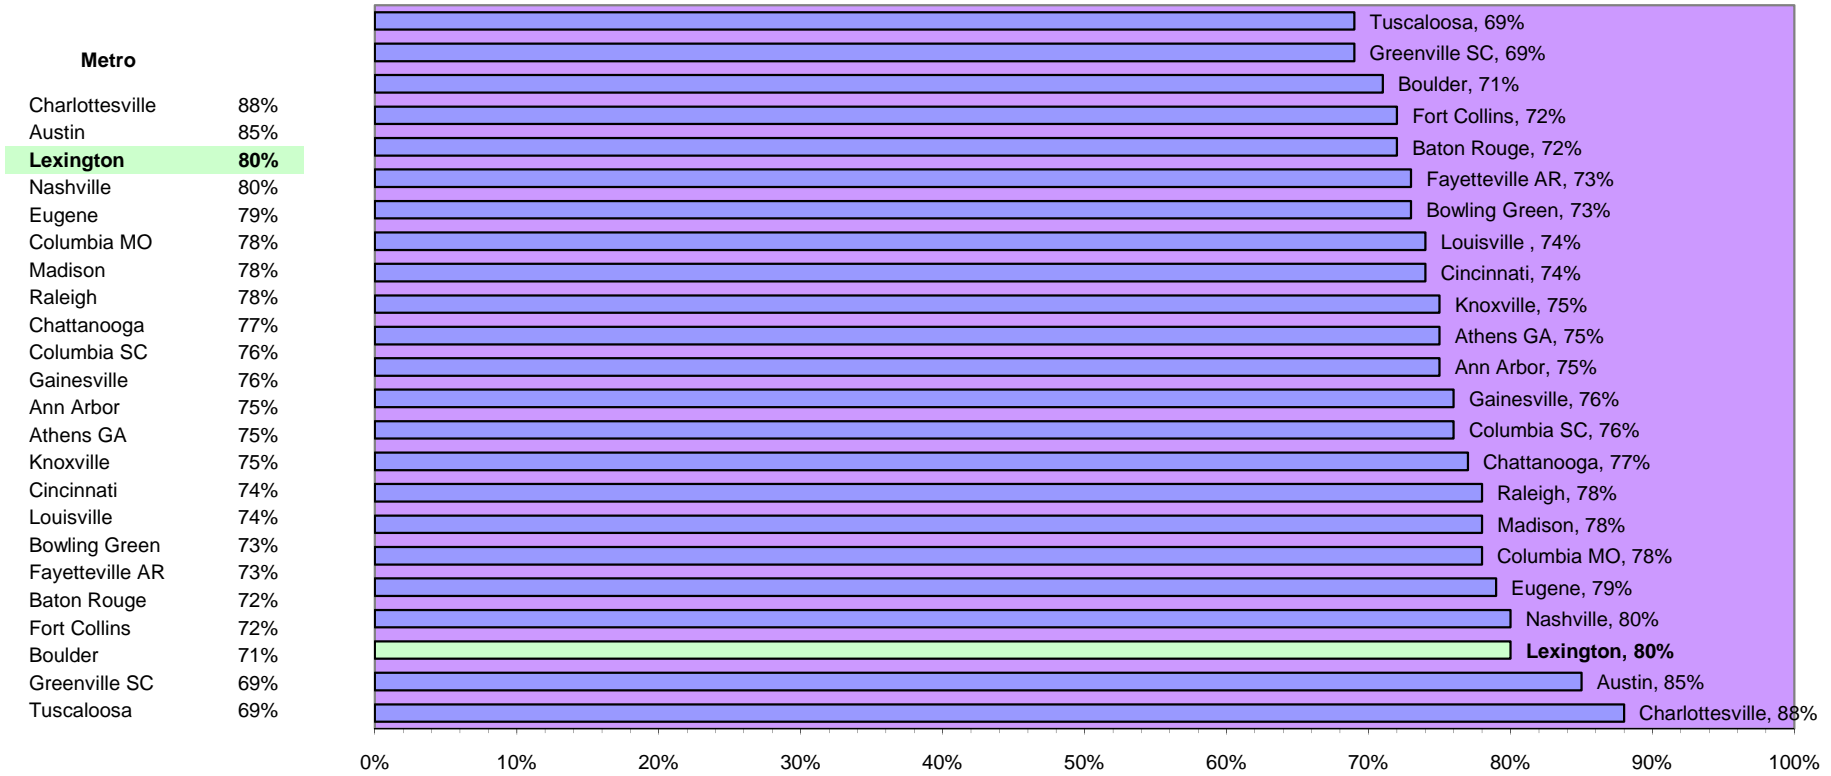

% Female to Male Earnings

Source: SDA using US Census

SEC REGIONS		NATIONAL REGIONS		GENERAL REGIONS	
Lexington	80%	Charlottesville	88%	Nashville	80%
Columbia SC	76%	Austin	85%	Lexington	80%
Gainesville	76%	Lexington	80%	Chattanooga	77%
Athens GA	75%	Eugene	79%	Cincinnati	74%
Knoxville	75%	Columbia MO	78%	Louisville	74%
Fayetteville AR	73%	Madison	78%	Bowling Green	73%
Baton Rouge	72%	Raleigh	78%	Greenville SC	69%
Tuscaloosa	69%	Ann Arbor	75%		
		Fort Collins	72%		
		Boulder	71%		