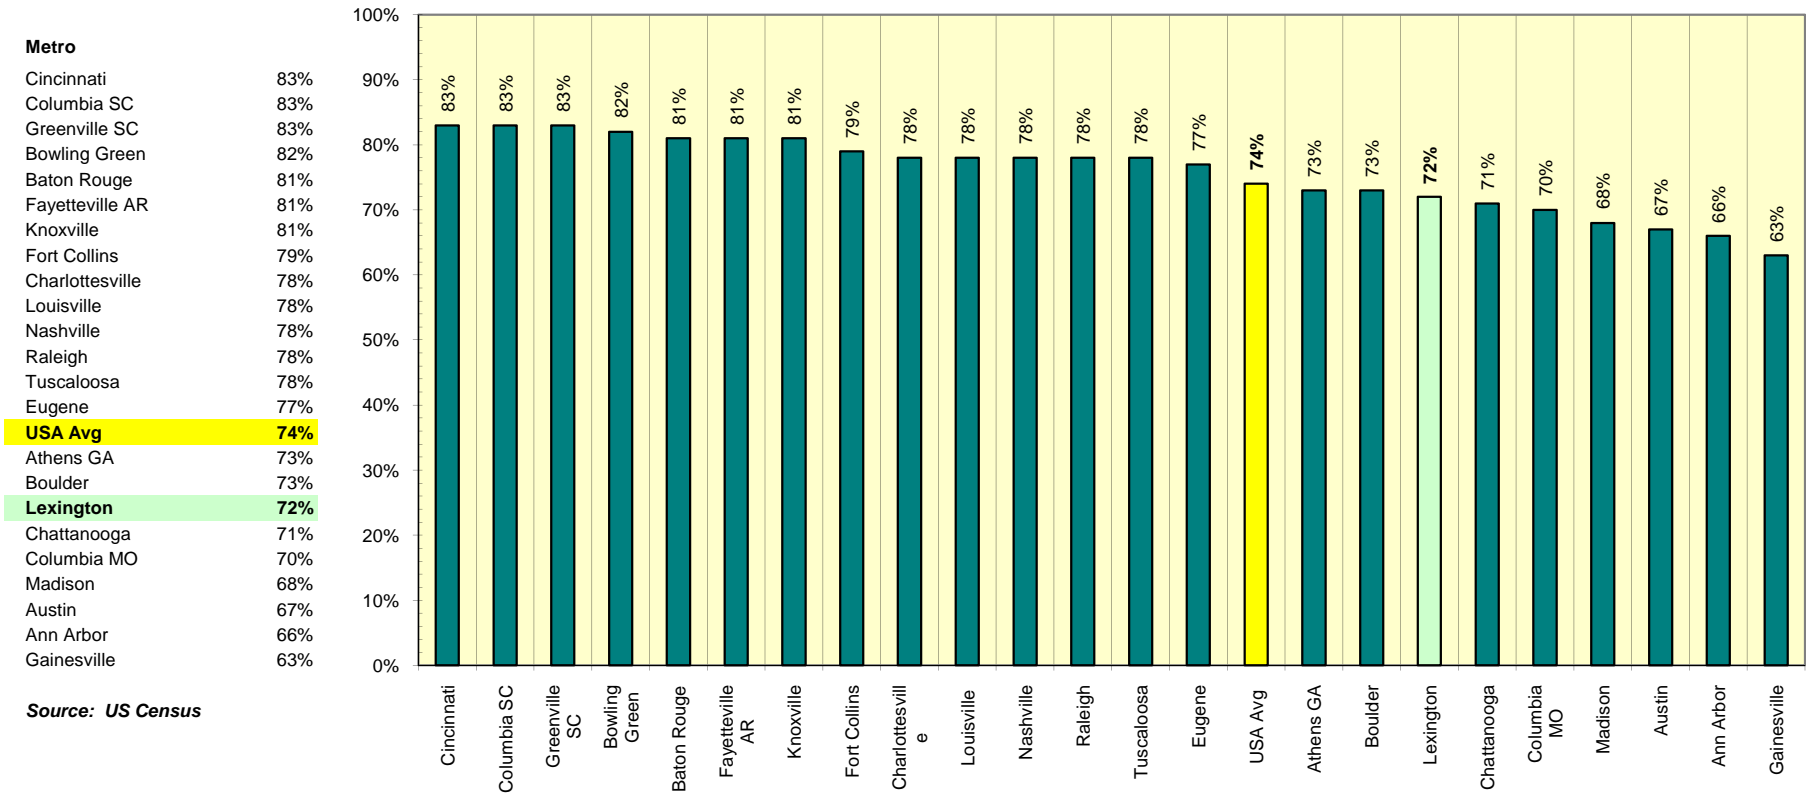

% Single Family Homes

Source: US Census

SEC REGIONS		NATIONAL REGIONS		GENERAL REGIONS	
Gainesville	63%	Ann Arbor	66%	Chattanooga	71%
Lexington	72%	Austin	67%	Lexington	72%
Athens GA	73%	Madison	68%	Nashville	76%
Tuscaloosa	78%	Columbia MO	70%	Louisville	78%
Baton Rouge	81%	Lexington	72%	Bowling Green	82%
Fayetteville AR	81%	Boulder	73%	Cincinnati	83%
Knoxville	81%	Eugene	77%	Greenville SC	83%
Columbia SC	83%	Charlottesville	78%		
		Raleigh	78%		
		Fort Collins	79%		