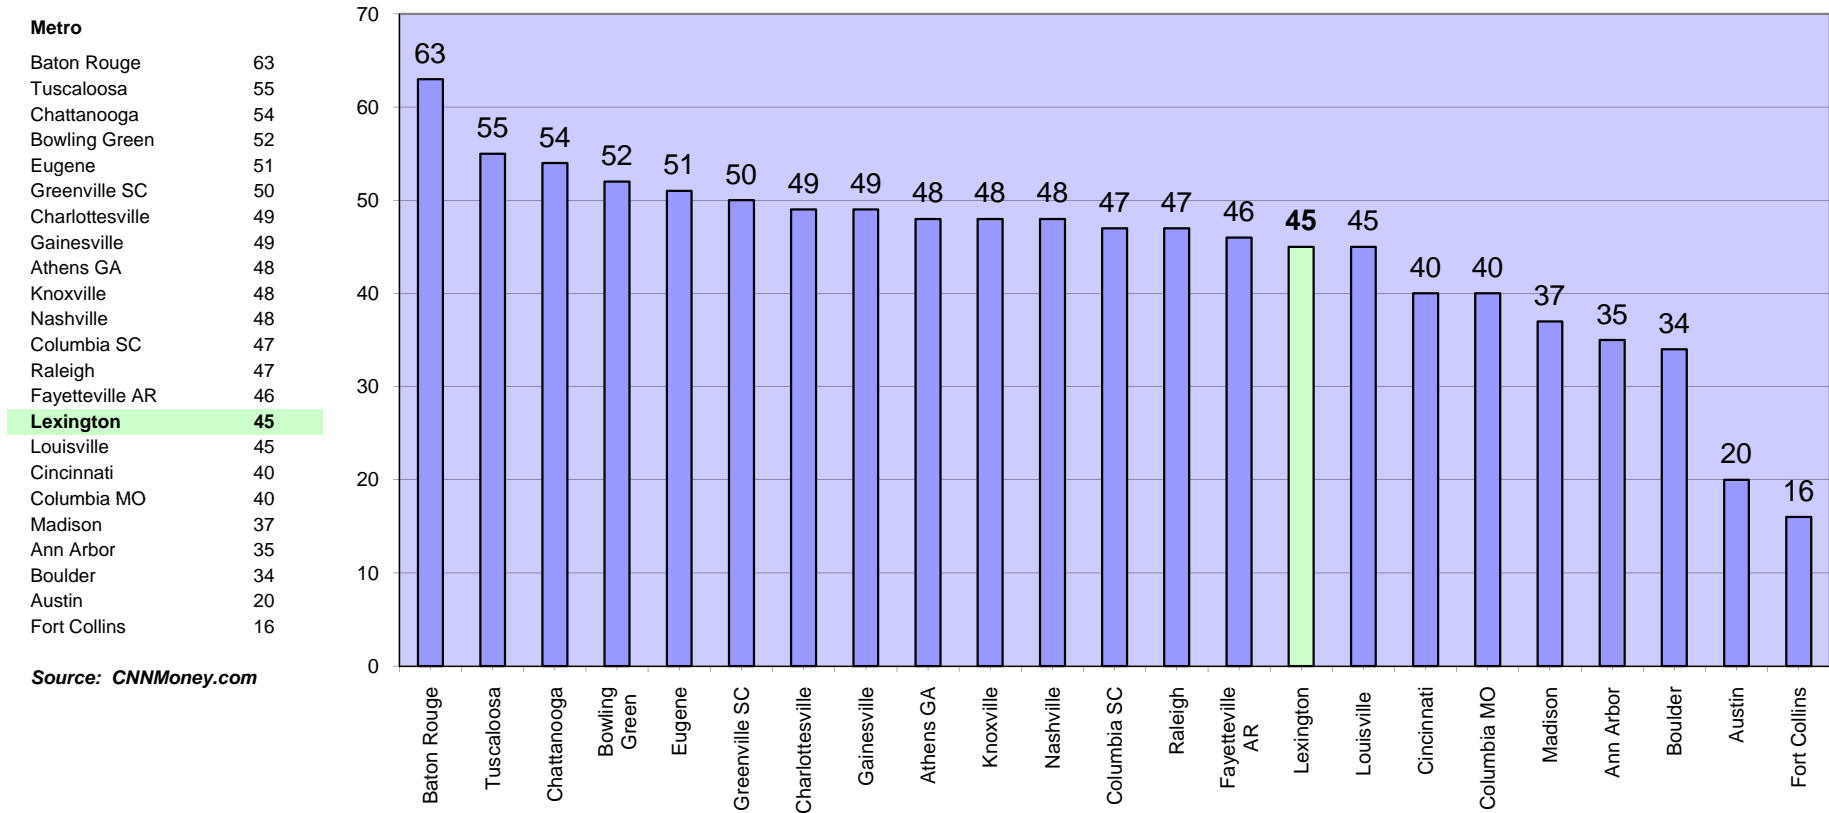

Annual Rainfall Inches

Source: CNNMoney.com

SEC REGIONS		NATIONAL REGIONS		GENERAL REGIONS	
Gainesville	90%	Charlottesville	100%	Bowling Green	85%
Fayetteville AR	87%	Eugene	94%	Lexington	84%
Lexington	84%	Madison	87%	Cincinnati	75%
Tuscaloosa	81%	Columbia MO	87%	Chattanooga	68%
Athens GA	68%	Boulder	84%	Nashville	57%
Columbia SC	67%	Lexington	84%	Greenville SC	51%
Baton Rouge	61%	Ann Arbor	79%	Louisville	51%
Knoxville	46%	Fort Collins	78%		
		Austin	77%		
		Raleigh	67%		