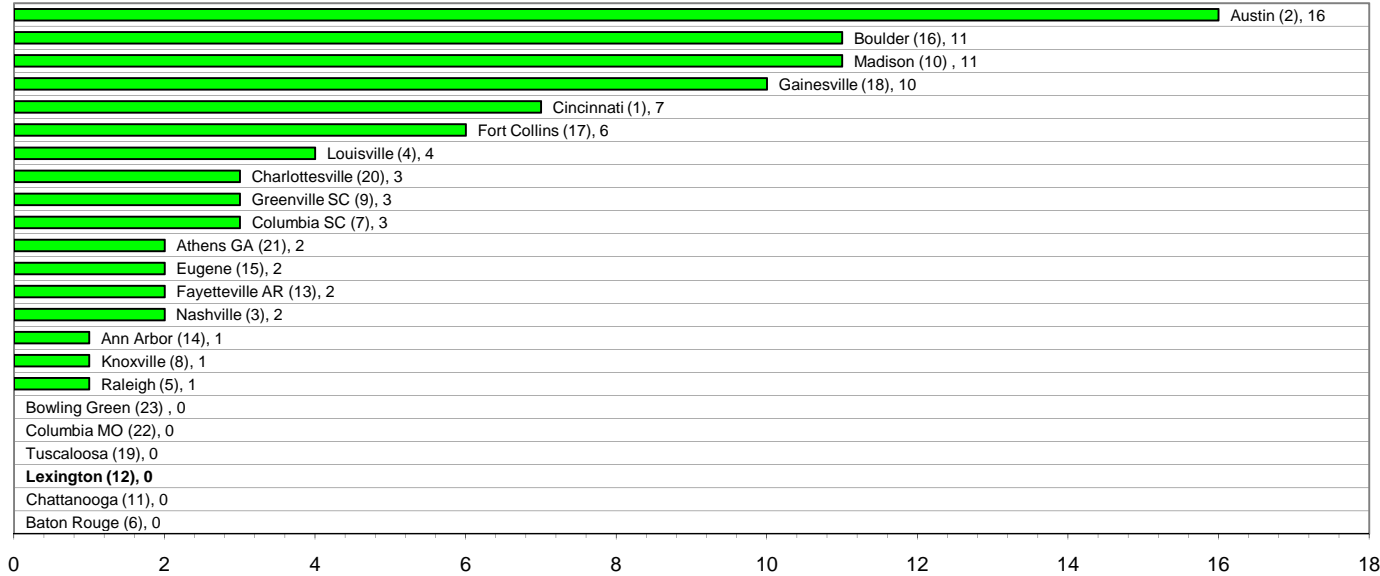

LEED Certified Projects

Metro and Overall Size Rank

Baton Rouge (6)	0
Chattanooga (11)	0
Lexington (12)	0
Tuscaloosa (19)	0
Columbia MO (22)	0
Bowling Green (23)	0
Raleigh (5)	1
Knoxville (8)	1
Ann Arbor (14)	1
Nashville (3)	2
Fayetteville AR (13)	2
Eugene (15)	2
Athens GA (21)	2
Columbia SC (7)	3
Greenville SC (9)	3
Charlottesville (20)	3
Louisville (4)	4
Fort Collins (17)	6
Cincinnati (1)	7
Gainesville (18)	10
Madison (10)	11
Boulder (16)	11
Austin (2)	16

SEC REGIONS		NATIONAL REGIONS		GENERAL REGIONS	
Gainesville	10	Austin	16	Cincinnati	7
Columbia SC	3	Madison	11	Louisville	4
Athens GA	2	Boulder	11	Greenville SC	3
Fayetteville AR	2	Fort Collins	6	Nashville	2
Knoxville	1	Charlottesville	3	Chattanooga	0
Lexington	0	Eugene	2	Lexington	0
Baton Rouge	0	Raleigh	1	Bowling Green	0
Tuscaloosa	0	Ann Arbor	1		
		Lexington	0		
		Columbia MO	0		

LEED REGISTERED

SEC REGIONS		NATIONAL REGIONS		GENERAL REGIONS	
Gainesville	35	Austin	53	Cincinnati	29
Athens GA	13	Madison	31	Nashville	29
Columbia SC	11	Boulder	28	Greenville SC	15
Fayetteville AR	8	Fort Collins	25	Louisville	10
Lexington	6	Charlottesville	16	Chattanooga	9
Baton Rouge	5	Raleigh	16	Lexington	6
Knoxville	4	Eugene	11	Bowling Green	0
Tuscaloosa	1	Lexington	6		
		Ann Arbor	5		
		Columbia MO	4		