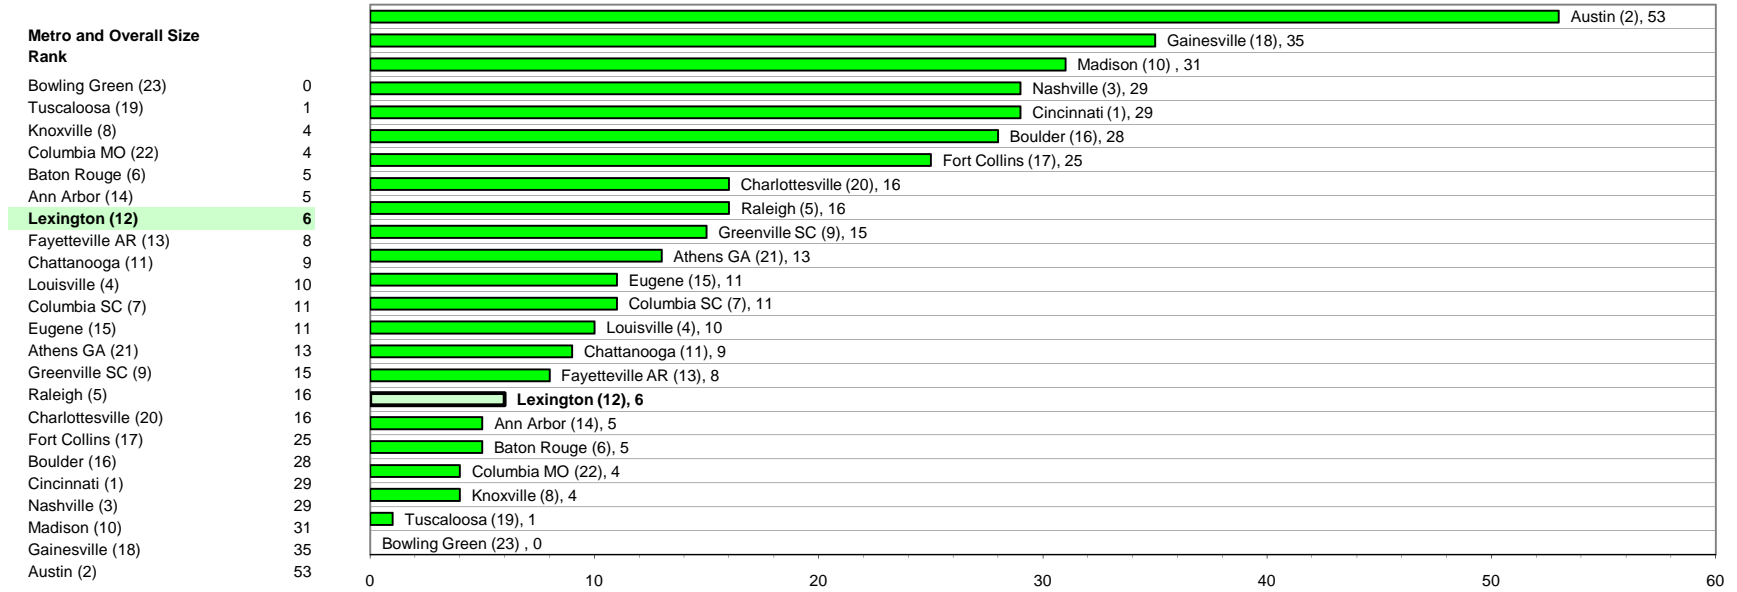

LEED Certified Projects

Metro and Overall Size Rank

Baton Rouge (6)	0
Chattanooga (11)	0
Lexington (12)	0
Tuscaloosa (19)	0
Columbia MO (22)	0
Bowling Green (23)	0
Raleigh (5)	1
Knoxville (8)	1
Ann Arbor (14)	1
Nashville (3)	2
Fayetteville AR (13)	2
Eugene (15)	2
Athens GA (21)	2
Columbia SC (7)	3
Greenville SC (9)	3
Charlottesville (20)	3
Louisville (4)	4
Fort Collins (17)	6
Cincinnati (1)	7
Gainesville (18)	10
Madison (10)	11
Boulder (16)	11
Austin (2)	16

SEC REGIONS		NATIONAL REGIONS		GENERAL REGIONS	
Gainesville	10	Austin	16	Cincinnati	7
Columbia SC	3	Madison	11	Louisville	4
Athens GA	2	Boulder	11	Greenville SC	3
Fayetteville AR	2	Fort Collins	6	Nashville	2
Knoxville	1	Charlottesville	3	Chattanooga	0
Lexington	0	Eugene	2	Lexington	0
Baton Rouge	0	Raleigh	1	Bowling Green	0
Tuscaloosa	0	Ann Arbor	1		
		Lexington	0		
		Columbia MO	0		

LEED REGISTERED

SEC REGIONS		NATIONAL REGIONS		GENERAL REGIONS	
Gainesville	35	Austin	53	Cincinnati	29
Athens GA	13	Madison	31	Nashville	29
Columbia SC	11	Boulder	28	Greenville SC	15
Fayetteville AR	8	Fort Collins	25	Louisville	10
Lexington	6	Charlottesville	16	Chattanooga	9
Baton Rouge	5	Raleigh	16	Lexington	6
Knoxville	4	Eugene	11	Bowling Green	0
Tuscaloosa	1	Lexington	6		
		Ann Arbor	5		
		Columbia MO	4		