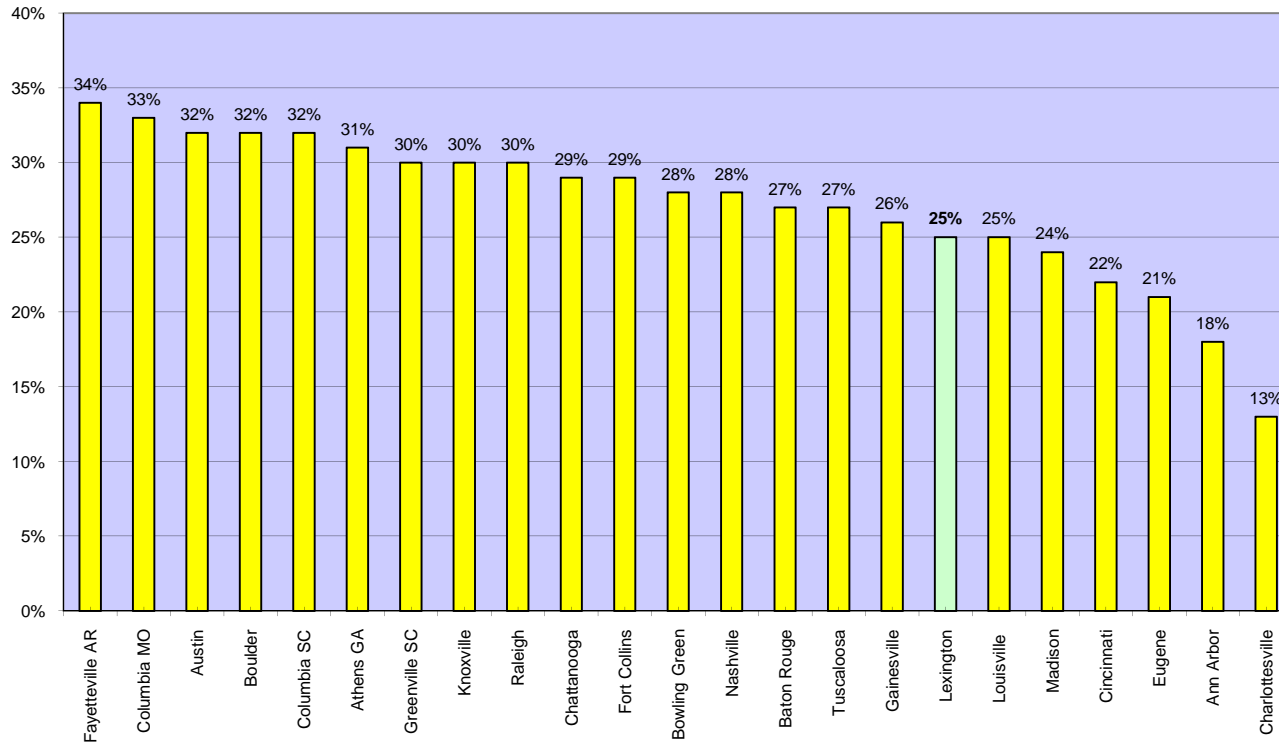

% Clear Days

Metro

Fayetteville AR	34%
Columbia MO	33%
Austin	32%
Boulder	32%
Columbia SC	32%
Athens GA	31%
Greenville SC	30%
Knoxville	30%
Raleigh	30%
Chattanooga	29%
Fort Collins	29%
Bowling Green	28%
Nashville	28%
Baton Rouge	27%
Tuscaloosa	27%
Gainesville	26%
Lexington	25%
Louisville	25%
Madison	24%
Cincinnati	22%
Eugene	21%
Ann Arbor	18%
Charlottesville	13%

Source: CNNMoney.com

SEC REGIONS		NATIONAL REGIONS		GENERAL REGIONS	
Fayetteville AR	34%	Columbia MO	33%	Greenville SC	30%
Columbia SC	32%	Austin	32%	Chattanooga	29%
Athens GA	31%	Boulder	32%	Bowling Green	28%
Knoxville	30%	Raleigh	30%	Nashville	28%
Baton Rouge	27%	Fort Collins	29%	Lexington	25%
Tuscaloosa	27%	Lexington	25%	Louisville	25%
Gainesville	26%	Madison	24%	Cincinnati	22%
Lexington	25%	Eugene	21%		
		Ann Arbor	18%		
		Charlottesville	13%		