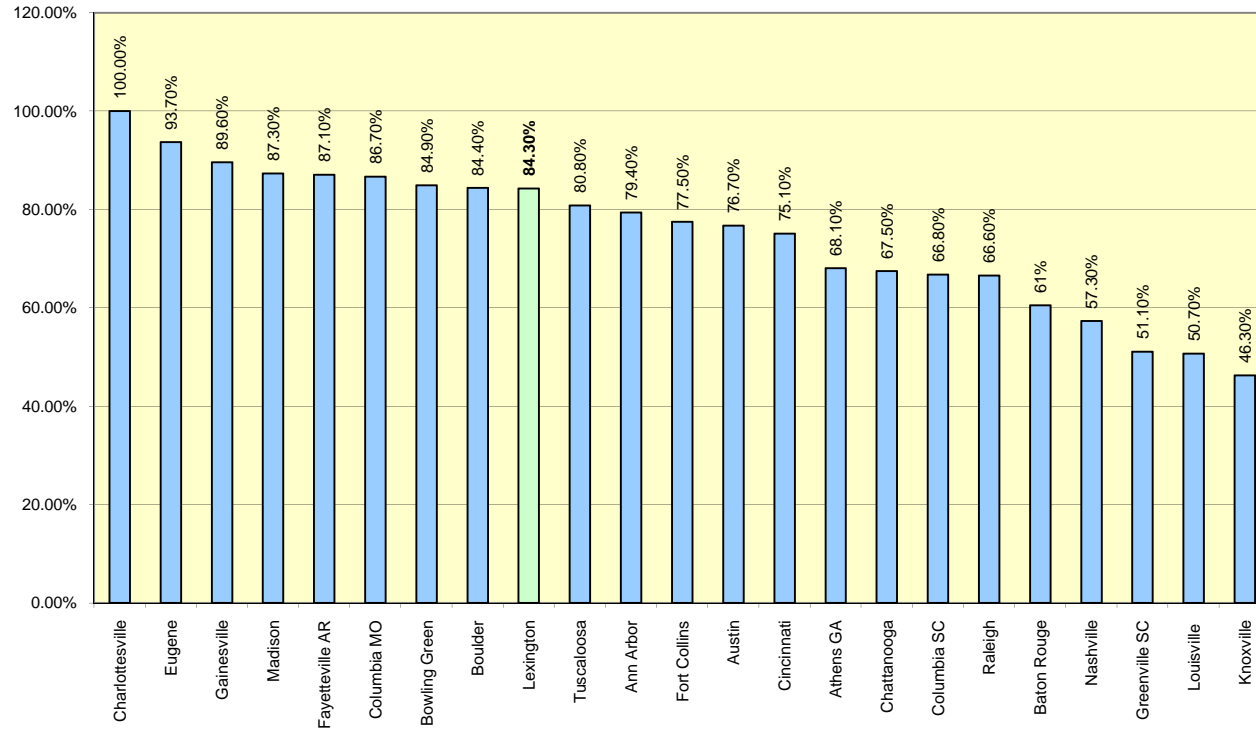

%Air Quality Index Days "Good"

Metro

Charlottesville	100.00%
Eugene	93.70%
Gainesville	89.60%
Madison	87.30%
Fayetteville AR	87.10%
Columbia MO	86.70%
Bowling Green	84.90%
Boulder	84.40%
Lexington	84.30%
Tuscaloosa	80.80%
Ann Arbor	79.40%
Fort Collins	77.50%
Austin	76.70%
Cincinnati	75.10%
Athens GA	68.10%
Chattanooga	67.50%
Columbia SC	66.80%
Raleigh	66.60%
Baton Rouge	61%
Nashville	57.30%
Greenville SC	51.10%
Louisville	50.70%
Knoxville	46.30%

Source: CNNMoney.com

SEC REGIONS		NATIONAL REGIONS		GENERAL REGIONS	
Gainesville	90%	Charlottesville	100%	Bowling Green	85%
Fayetteville AR	87%	Eugene	94%	Lexington	84%
Lexington	84%	Madison	87%	Cincinnati	75%
Tuscaloosa	81%	Columbia MO	87%	Chattanooga	68%
Athens GA	68%	Boulder	84%	Nashville	57%
Columbia SC	67%	Lexington	84%	Greenville SC	51%
Baton Rouge	61%	Ann Arbor	79%	Louisville	51%
Knoxville	46%	Fort Collins	78%		
		Austin	77%		
		Raleigh	67%		