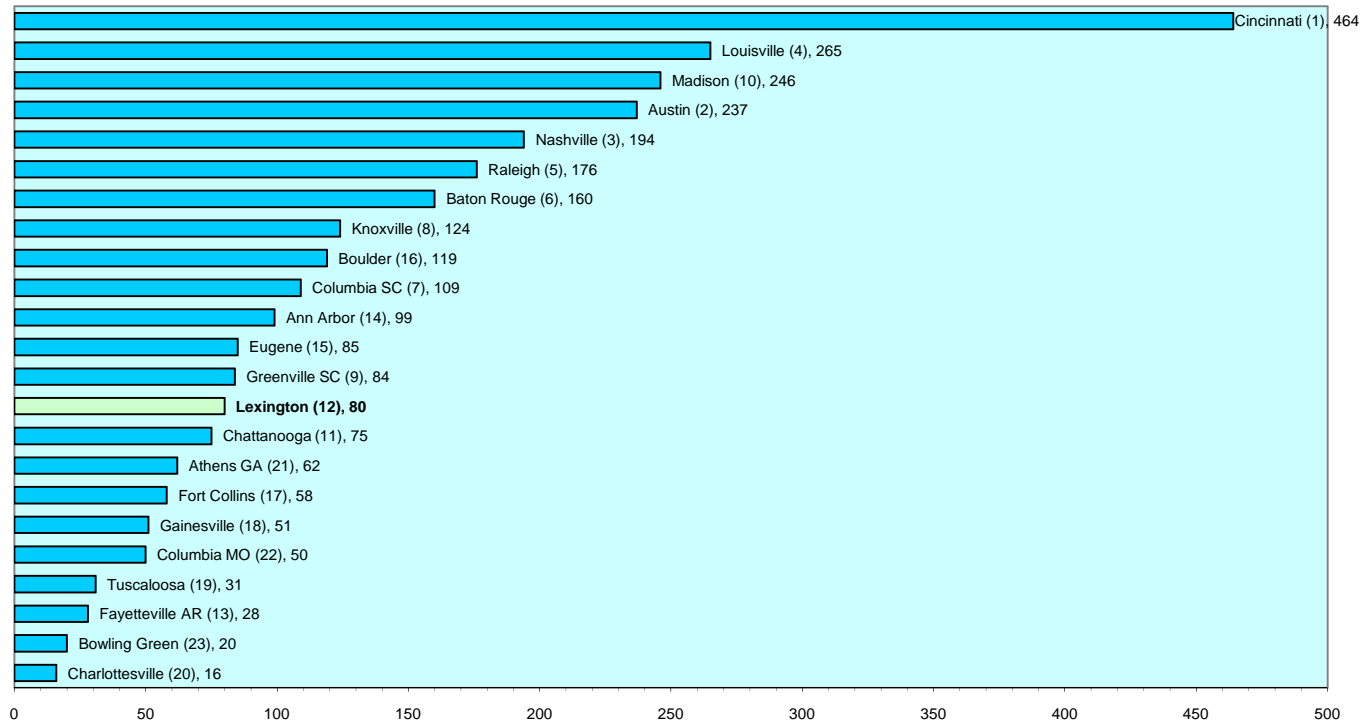

Bars w/in 15 Miles

Metro and Overall Size Rank

Charlottesville (20)	16
Bowling Green (23)	20
Fayetteville AR (13)	28
Tuscaloosa (19)	31
Columbia MO (22)	50
Gainesville (18)	51
Fort Collins (17)	58
Athens GA (21)	62
Chattanooga (11)	75
Lexington (12)	80
Greenville SC (9)	84
Eugene (15)	85
Ann Arbor (14)	99
Columbia SC (7)	109
Boulder (16)	119
Knoxville (8)	124
Baton Rouge (6)	160
Raleigh (5)	176
Nashville (3)	194
Austin (2)	237
Madison (10)	246
Louisville (4)	265
Cincinnati (1)	464

Source: CNNMoney.com

SEC REGIONS		NATIONAL REGIONS		GENERAL REGIONS	
Baton Rouge	160	Eugene	51	Chattanooga	54
Knoxville	124	Charlottesville	49	Bowling Green	52
Columbia SC	109	Raleigh	47	Greenville SC	50
Lexington	80	Lexington	45	Louisville	45
Athens GA	62	Columbia MO	40	Lexington	45
Gainesville	51	Madison	37	Cincinnati	40
Tuscaloosa	31	Ann Arbor	35		
Fayetteville AR	28	Boulder	34		
		Austin	20		
		Fort Collins	16		