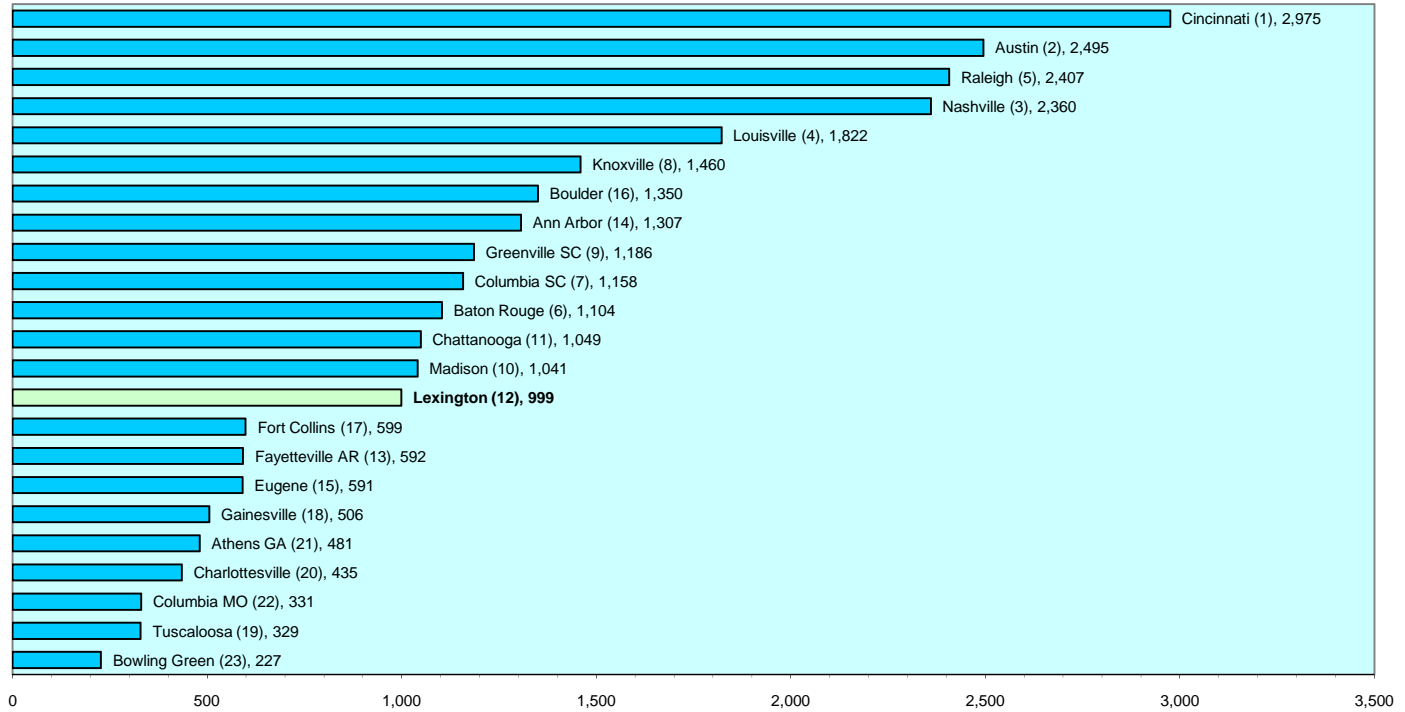

Restaurants w/in 15 miles

Metro and Overall Size Rank

Bowling Green (23)	227
Tuscaloosa (19)	329
Columbia MO (22)	331
Charlottesville (20)	435
Athens GA (21)	481
Gainesville (18)	506
Eugene (15)	591
Fayetteville AR (13)	592
Fort Collins (17)	599
Lexington (12)	999
Madison (10)	1,041
Chattanooga (11)	1,049
Baton Rouge (6)	1,104
Columbia SC (7)	1,158
Greenville SC (9)	1,186
Ann Arbor (14)	1,307
Boulder (16)	1,350
Knoxville (8)	1,460
Louisville (4)	1,822
Nashville (3)	2,360
Raleigh (5)	2,407
Austin (2)	2,495
Cincinnati (1)	2,975

Source: CNNMoney.com

SEC REGIONS		NATIONAL REGIONS		GENERAL REGIONS	
Knoxville	1,460	Austin	2,495	Cincinnati	2,975
Columbia SC	1,158	Raleigh	2,407	Nashville	2,360
Baton Rouge	1,104	Boulder	1,350	Louisville	1,822
Lexington	999	Ann Arbor	1,307	Greenville SC	1,186
Fayetteville AR	592	Madison	1,041	Chattanooga	1,049
Gainesville	506	Lexington	999	Lexington	999
Athens GA	481	Fort Collins	599	Bowling Green	227
Gainesville	329	Eugene	591		
		Charlottesville	435		
		Columbia MO	331		