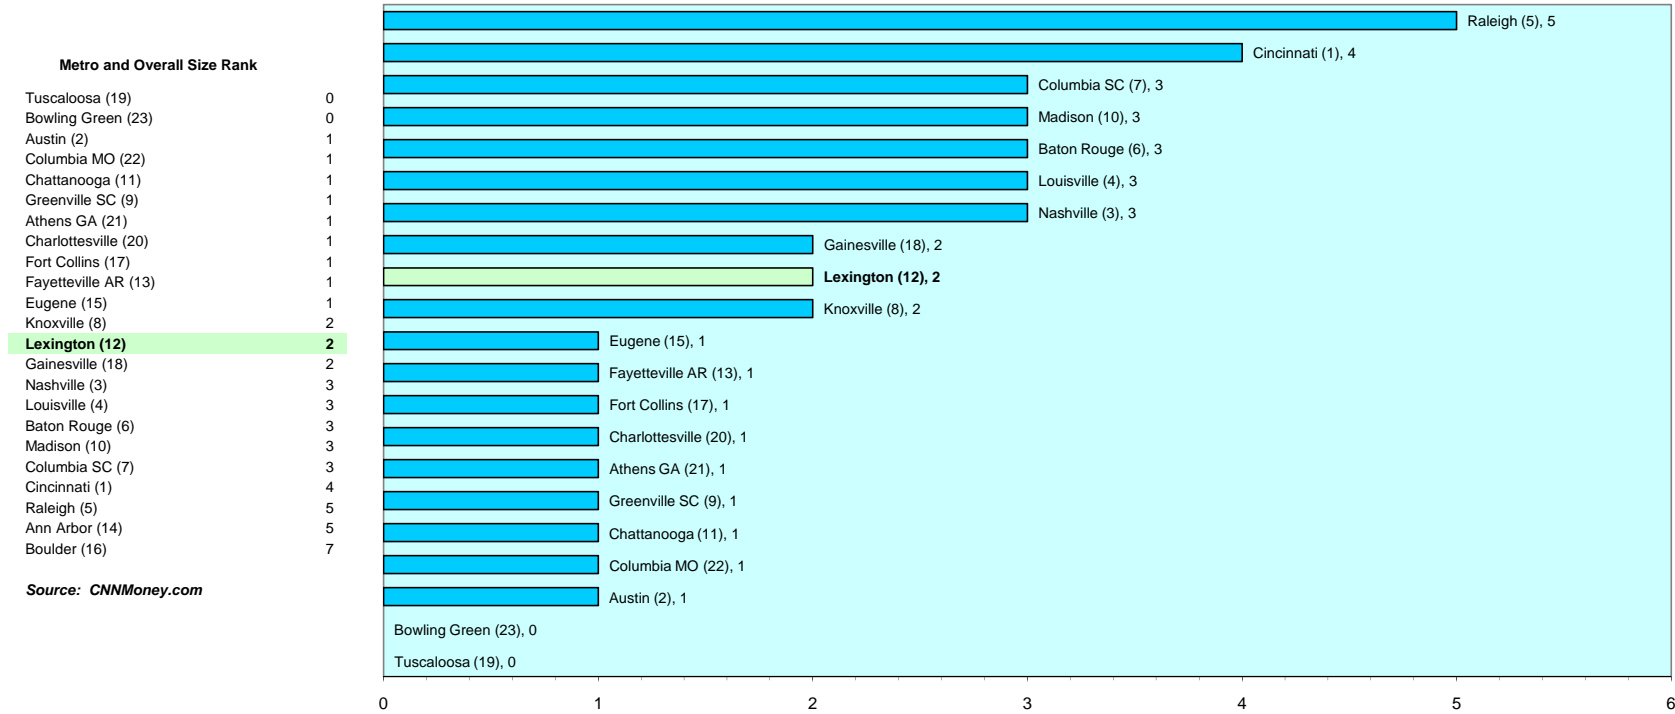

Accredited Museums w/in 30 Miles

Source: CNNMoney.com

SEC REGIONS		NATIONAL REGIONS		GENERAL REGIONS	
Columbia SC	5	Boulder	7	Cincinnati	4
Baton Rouge	3	Raleigh	5	Nashville	3
Knoxville	2	Ann Arbor	5	Louisville	3
Lexington	2	Madison	3	Lexington	2
Gainesville	2	Lexington	2	Chattanooga	1
Athens GA	1	Austin	1	Greenville SC	1
Fayetteville AR	1	Charlottesville	1	Bowling Green	0
Tuscaloosa	0	Fort Collins	1		
		Eugene	1		
		Columbia MO	1		