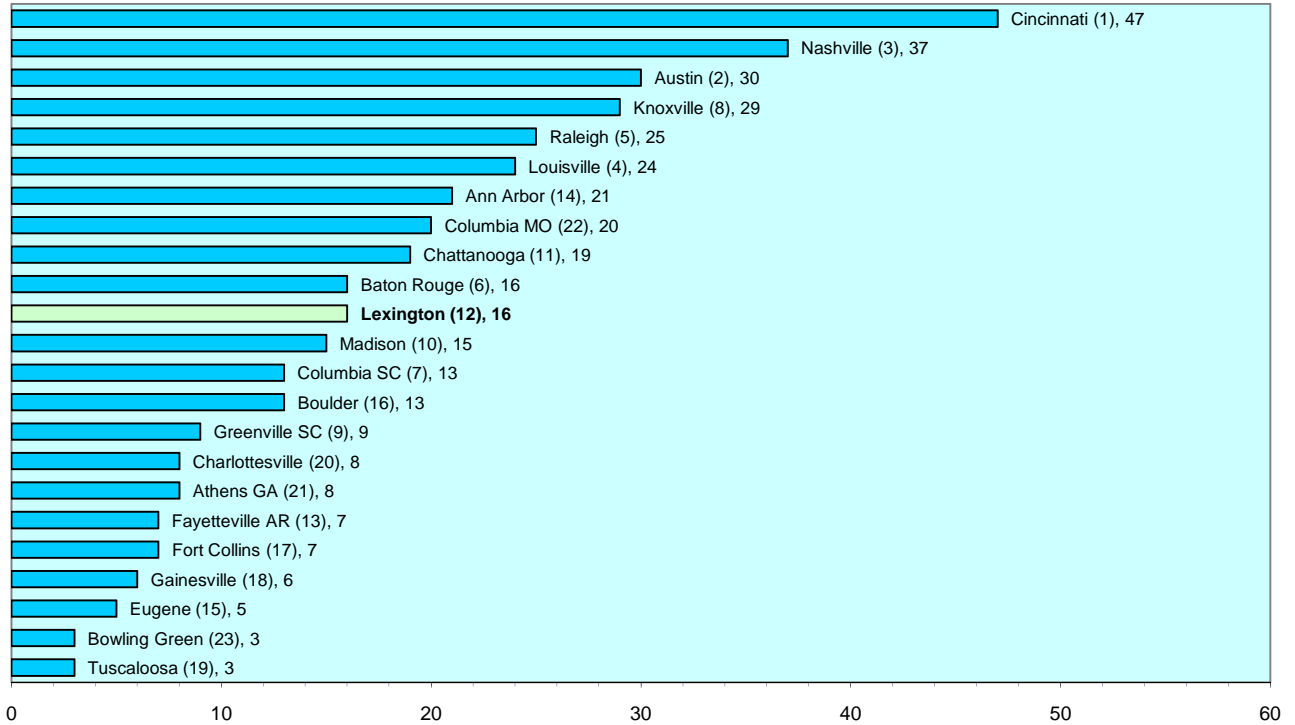

Movie Theatres w/in 15 miles

Metro and Overall Size Rank

| | |
|-----------------------|-----------|
| Tuscaloosa (19) | 3 |
| Bowling Green (23) | 3 |
| Eugene (15) | 5 |
| Gainesville (18) | 6 |
| Fort Collins (17) | 7 |
| Fayetteville AR (13) | 7 |
| Athens GA (21) | 8 |
| Charlottesville (20) | 8 |
| Greenville SC (9) | 9 |
| Boulder (16) | 13 |
| Columbia SC (7) | 13 |
| Madison (10) | 15 |
| Lexington (12) | 16 |
| Baton Rouge (6) | 16 |
| Chattanooga (11) | 19 |
| Columbia MO (22) | 20 |
| Ann Arbor (14) | 21 |
| Louisville (4) | 24 |
| Raleigh (5) | 25 |
| Knoxville (8) | 29 |
| Austin (2) | 30 |
| Nashville (3) | 37 |
| Cincinnati (1) | 47 |

Source: CNNMoney.com

| SEC REGIONS | | NATIONAL REGIONS | | GENERAL REGIONS | |
|------------------|-----------|------------------|-----------|------------------|-----------|
| Knoxville | 48 | Austin | 59 | Cincinnati | 87 |
| Baton Rouge | 42 | Madison | 57 | Nashville | 51 |
| Lexington | 31 | Raleigh | 48 | Louisville | 49 |
| Columbia SC | 26 | Boulder | 41 | Lexington | 31 |
| Gainesville | 23 | Ann Arbor | 35 | Chattanooga | 24 |
| Athens GA | 18 | Lexington | 31 | Greenville SC | 19 |
| Fayetteville AR | 15 | Eugene | 20 | Bowling Green | 7 |
| Tuscaloosa | 7 | Fort Collins | 19 | | |
| | | Columbia MO | 9 | | |
| | | Charlottesville | 8 | | |