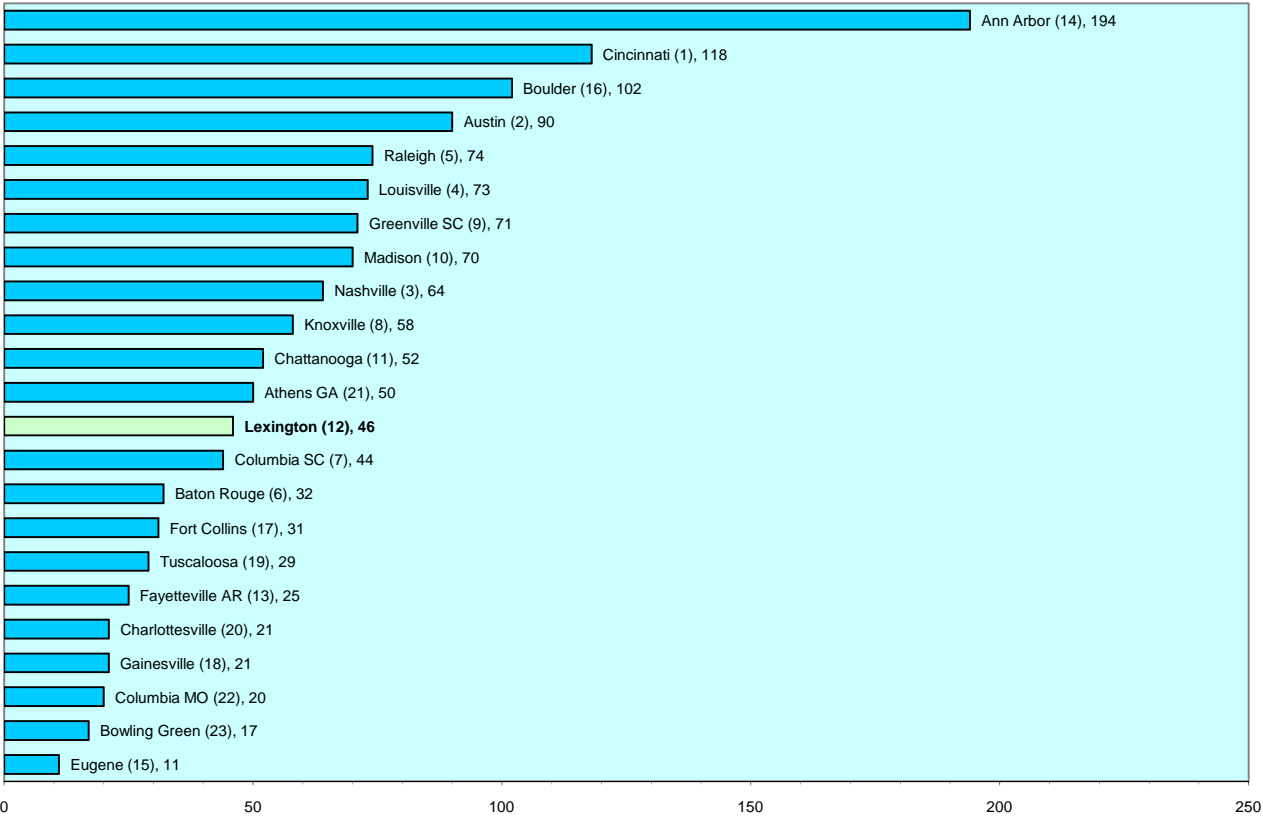

Public Golf Courses w/in 45 Miles

Metro and Overall Size Rank

Eugene (15)	11
Bowling Green (23)	17
Columbia MO (22)	20
Gainesville (18)	21
Charlottesville (20)	21
Fayetteville AR (13)	25
Tuscaloosa (19)	29
Fort Collins (17)	31
Baton Rouge (6)	32
Columbia SC (7)	44
Lexington (12)	46
Athens GA (21)	50
Chattanooga (11)	52
Knoxville (8)	58
Nashville (3)	64
Madison (10)	70
Greenville SC (9)	71
Louisville (4)	73
Raleigh (5)	74
Austin (2)	90
Boulder (16)	102
Cincinnati (1)	118
Ann Arbor (14)	194

Source: CNNMoney.com

SEC REGIONS		NATIONAL REGIONS		GENERAL REGIONS	
Knoxville	58	Ann Arbor	194	Cincinnati	118
Athens GA	50	Boulder	102	Louisville	73
Lexington	46	Austin	90	Greenville SC	71
Columbia SC	44	Raleigh	74	Nashville	64
Baton Rouge	32	Madison	70	Chattanooga	52
Tuscaloosa	29	Lexington	46	Lexington	46
Fayetteville AR	25	Fort Collins	31	Bowling Green	17
Gainesville	21	Charlottesville	21		
		Columbia MO	20		
		Eugene	11		