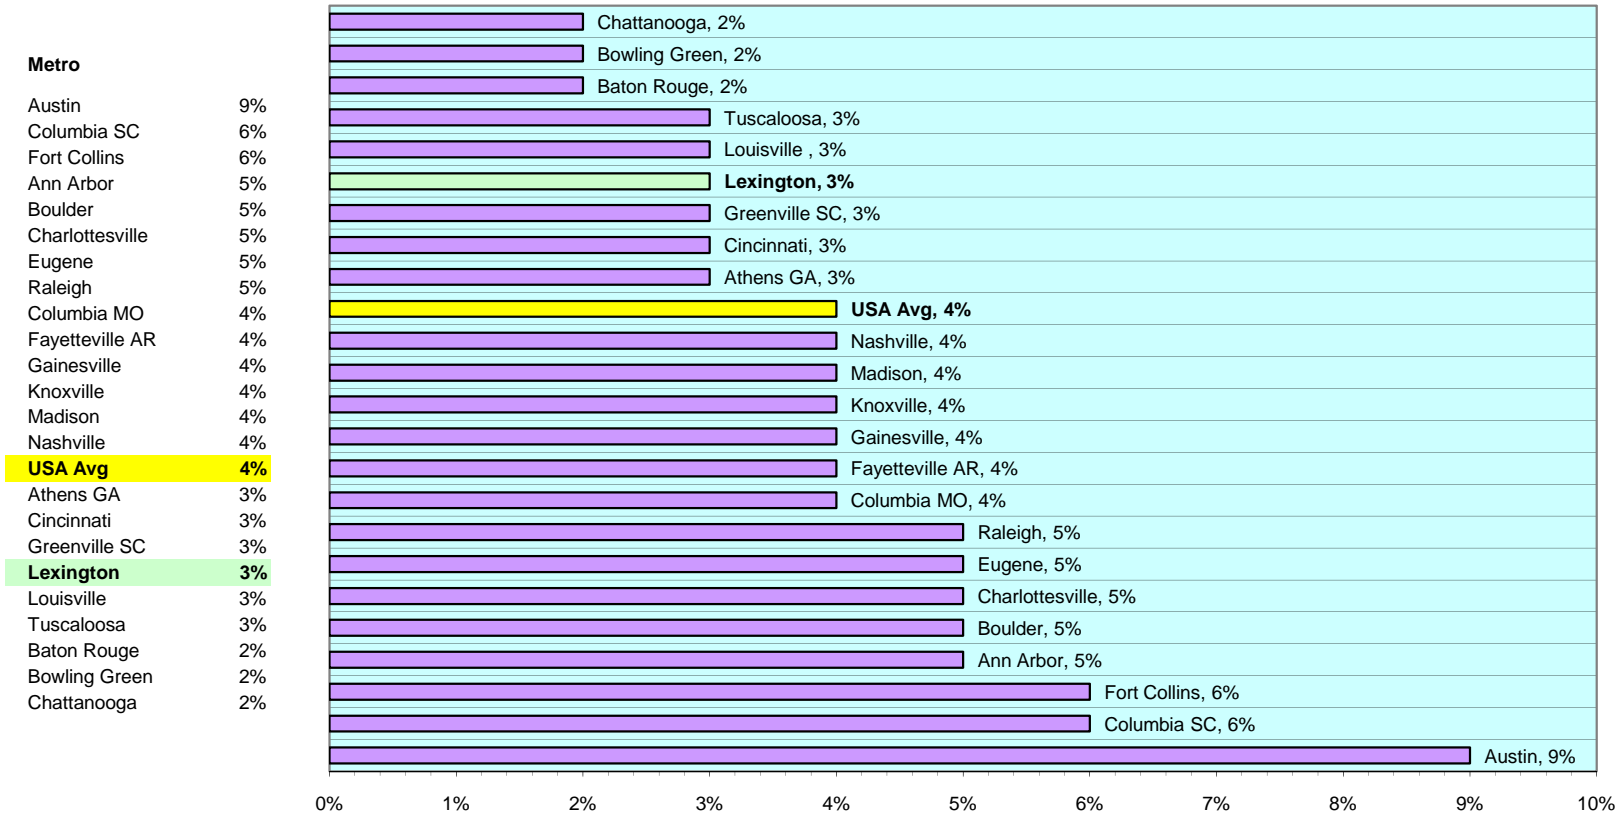

% Work at home

Source: US Census

SEC REGIONS		NATIONAL REGIONS		GENERAL REGIONS	
Columbia SC	6%	Austin	9%	Nashville	4%
Fayetteville AR	4%	Fort Collins	6%	Louisville	3%
Gainesville	4%	Ann Arbor	5%	Lexington	3%
Knoxville	4%	Boulder	5%	Greenville SC	3%
Athens GA	3%	Charlottesville	5%	Cincinnati	3%
Lexington	3%	Eugene	5%	Chattanooga	2%
Tuscaloosa	3%	Raleigh	5%	Bowling Green	2%
Baton Rouge	2%	Columbia MO	4%		
		Madison	4%		
		Lexington	3%		