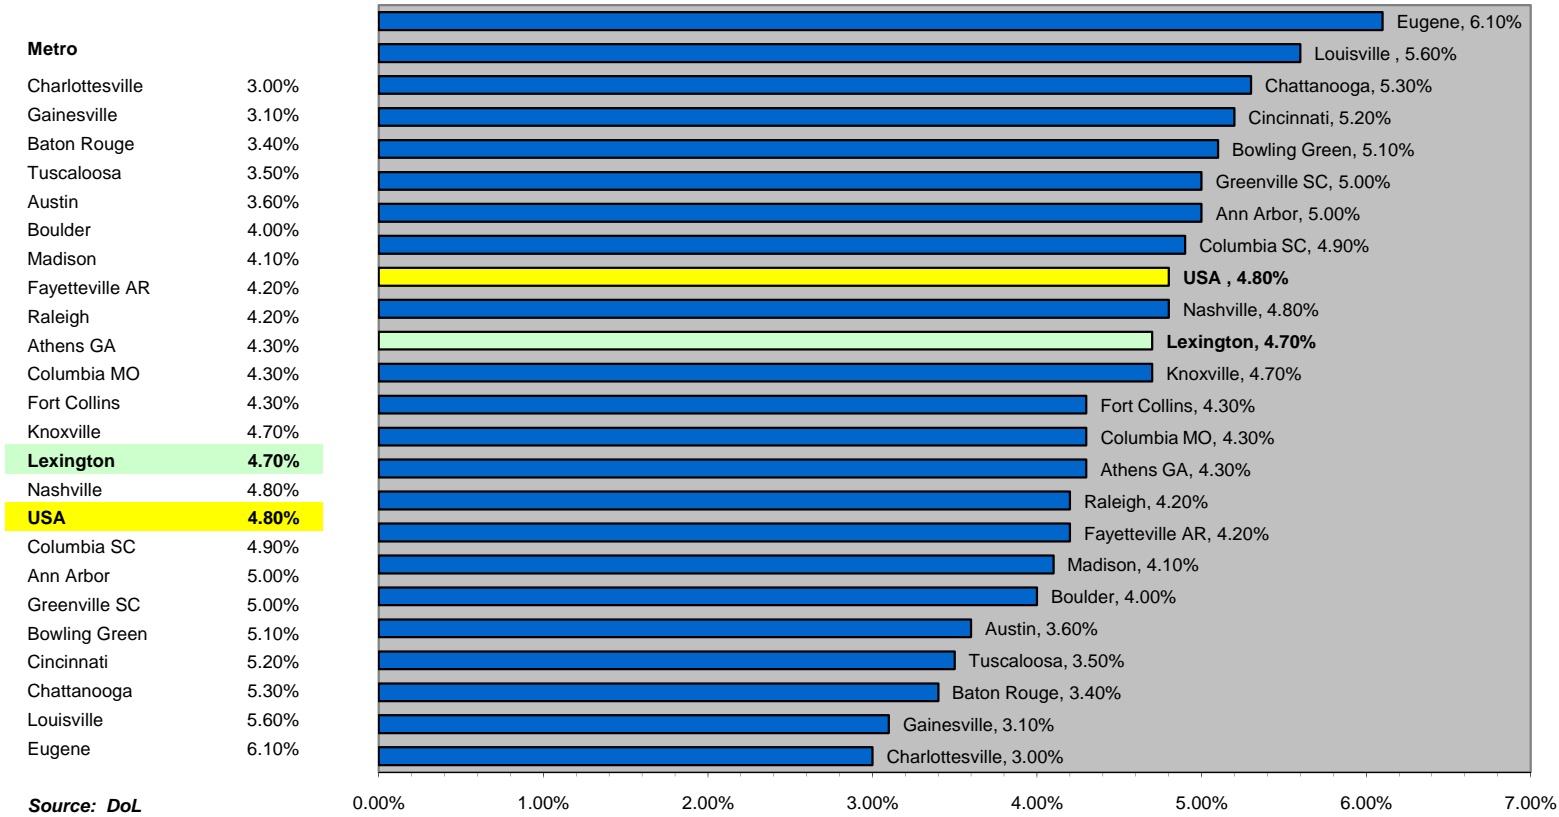

### % Unemployment Rate Feb 2008

Source: DoL

SEC REGIONS		NATIONAL REGIONS		GENERAL REGIONS	
Gainesville	3.1	Charlottesville	3.0	<b>Lexington</b>	<b>4.7</b>
Baton Rouge	3.4	Austin	3.6	Nashville	4.8
Tuscaloosa	3.5	Boulder	4.0	Greenville SC	5
Fayetteville AR	4.2	Madison	4.1	Bowling Green	5.1
Athens GA	4.3	Raleigh	4.2	Cincinnati	5.2
<b>Lexington</b>	<b>4.7</b>	Columbia MO	4.3	Chattanooga	5.3
Knoxville	4.7	Fort Collins	4.3	Louisville	5.6
Columbia SC	4.9	<b>Lexington</b>	<b>4.7</b>		
		Ann Arbor	5.0		
		Eugene	6.1		