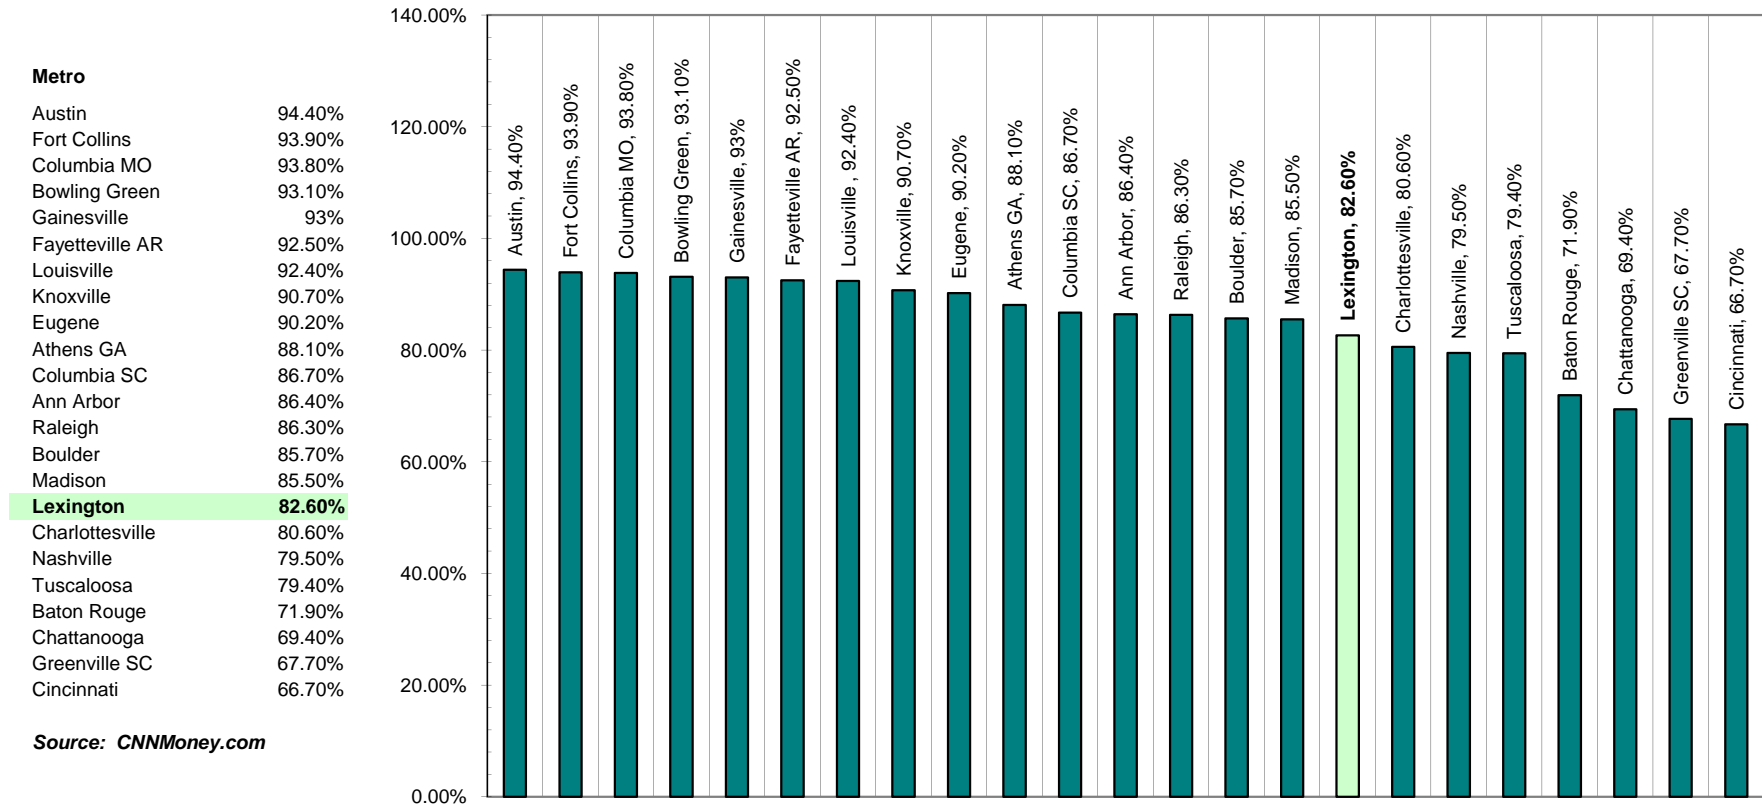

%Public School Enrollment

Source: CNNMoney.com

SEC REGIONS		NATIONAL REGIONS		GENERAL REGIONS	
Gainesville	93.00%	Austin	94.70%	Bowling Green	93.10%
Fayetteville AR	92.50%	Fort Collins	93.90%	Lexington	82.60%
Knoxville	90.70%	Columbia MO	93.80%	Louisville	72.40%
Athens GA	88.10%	Eugene	90.20%	Chattanooga	69.40%
Columbia SC	86.70%	Ann Arbor	86.40%	Cincinnati	66.70%
Lexington	82.60%	Raleigh	86.30%	Greenville SC	66.70%
Tuscaloosa	79.40%	Boulder	85.70%		
Baton Rouge	71.90%	Madison	85.50%		
		Lexington	82.60%		
		Charlottesville	80.60%		