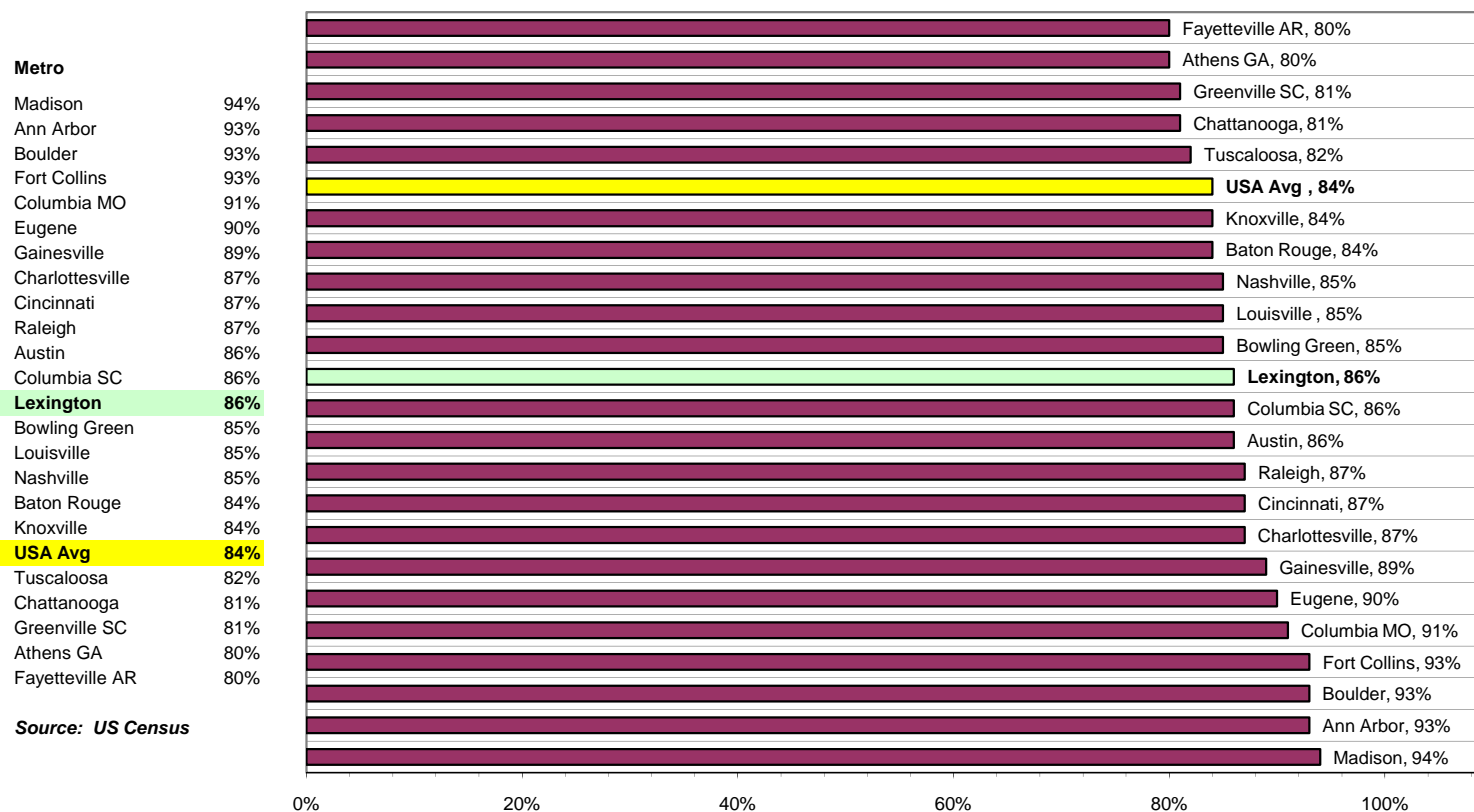

## % High School Graduates

Source: US Census

SEC REGIONS		NATIONAL REGIONS		GENERAL REGIONS	
Gainesville	89%	Madison	94%	Cincinnati	87%
Columbia SC	86%	Ann Arbor	93%	<b>Lexington</b>	<b>86%</b>
<b>Lexington</b>	<b>86%</b>	Boulder	93%	Bowling Green	85%
Baton Rouge	84%	Fort Collins	93%	Louisville	85%
Knoxville	84%	Columbia MO	91%	Nashville	85%
Tuscaloosa	82%	Eugene	90%	Chattanooga	81%
Athens GA	80%	Charlottesville	87%	Greenville SC	81%
Fayetteville AR	80%	Raleigh	87%		
		<b>Lexington</b>	<b>86%</b>		
		Austin	86%		