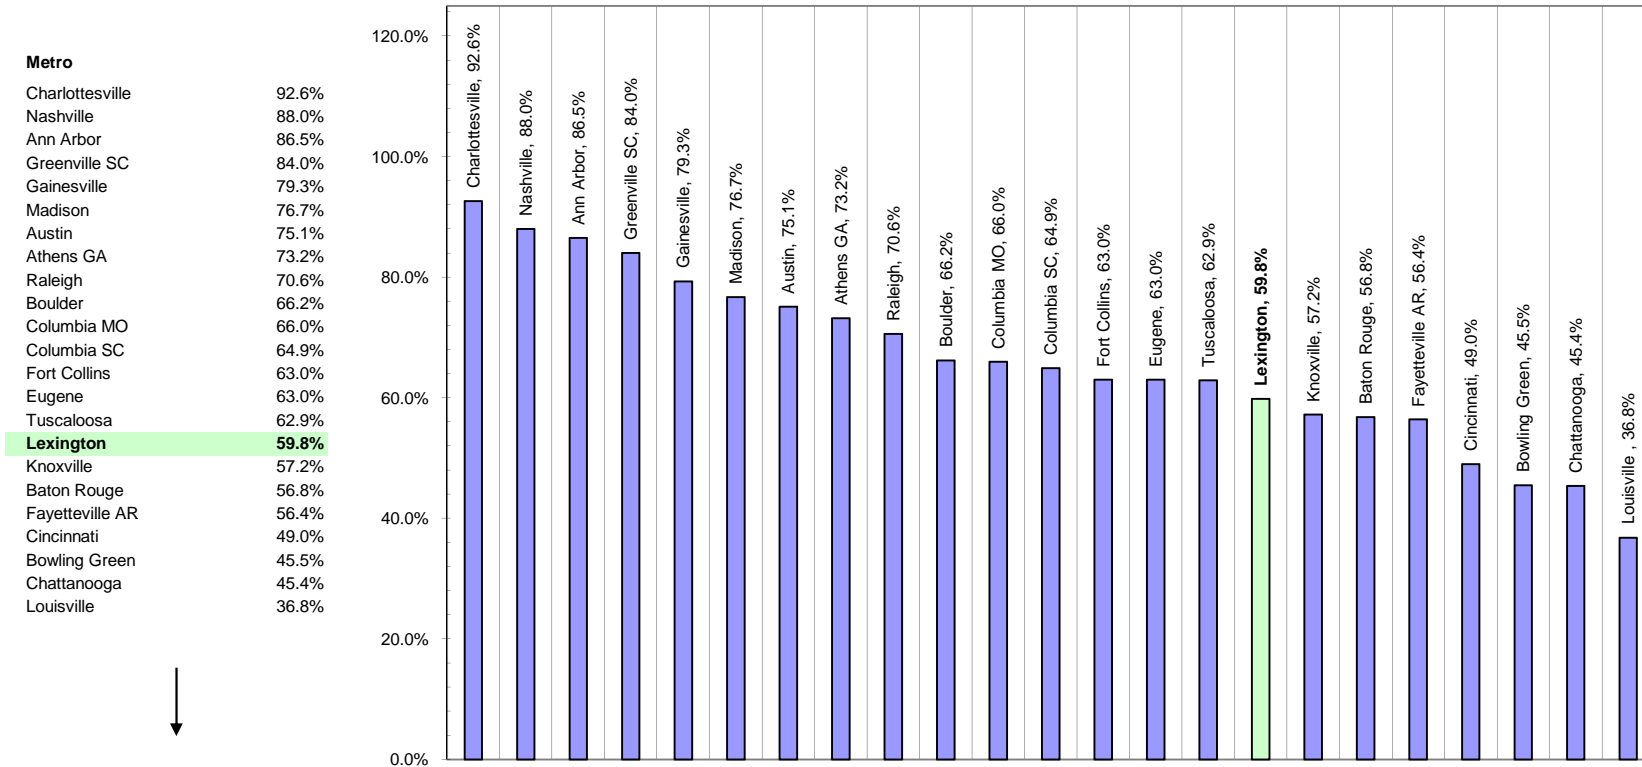

### 6yr Grad Rates Principal Higher Inst and Median SAT Scores

SEC REGIONS		NATIONAL REGIONS		GENERAL REGIONS	
Gainesville	79.3%	Charlottesville	92.6%	Nashville	88.0%
Athens GA	73.2%	Ann Arbor	86.5%	Greenville SC	84.0%
Columbia SC	64.9%	Madison	76.7%	<b>Lexington</b>	<b>59.8%</b>
Tuscaloosa	62.9%	Austin	75.1%	Cincinnati	49.0%
<b>Lexington</b>	<b>59.8%</b>	Raleigh	70.6%	Bowling Green	45.5%
Knoxville	57.2%	Boulder	66.2%	Chattanooga	45.4%
Baton Rouge	56.8%	Columbia MO	66.0%	Louisville	36.8%
Fayetteville AR	56.4%	Eugene	63.0%		
		Fort Collins	63.0%		
		<b>Lexington</b>	<b>59.8%</b>		

### Median SAT

Metro	Median SAT
Charlottesville	1325
Nashville	1370
Ann Arbor	1280
Greenville SC	1270
Gainesville	1260
Madison	1260
Austin	1235
Athens GA	1225
Raleigh	1195
Boulder	1165
Columbia MO	1165
Columbia SC	1150
Fort Collins	1105
Eugene	1105
Tuscaloosa	1065
<b>Lexington</b>	<b>1105</b>
Knoxville	1125
Baton Rouge	1225
Fayetteville AR	1145
Cincinnati	1065
Bowling Green	970
Chattanooga	990
Louisville	1085