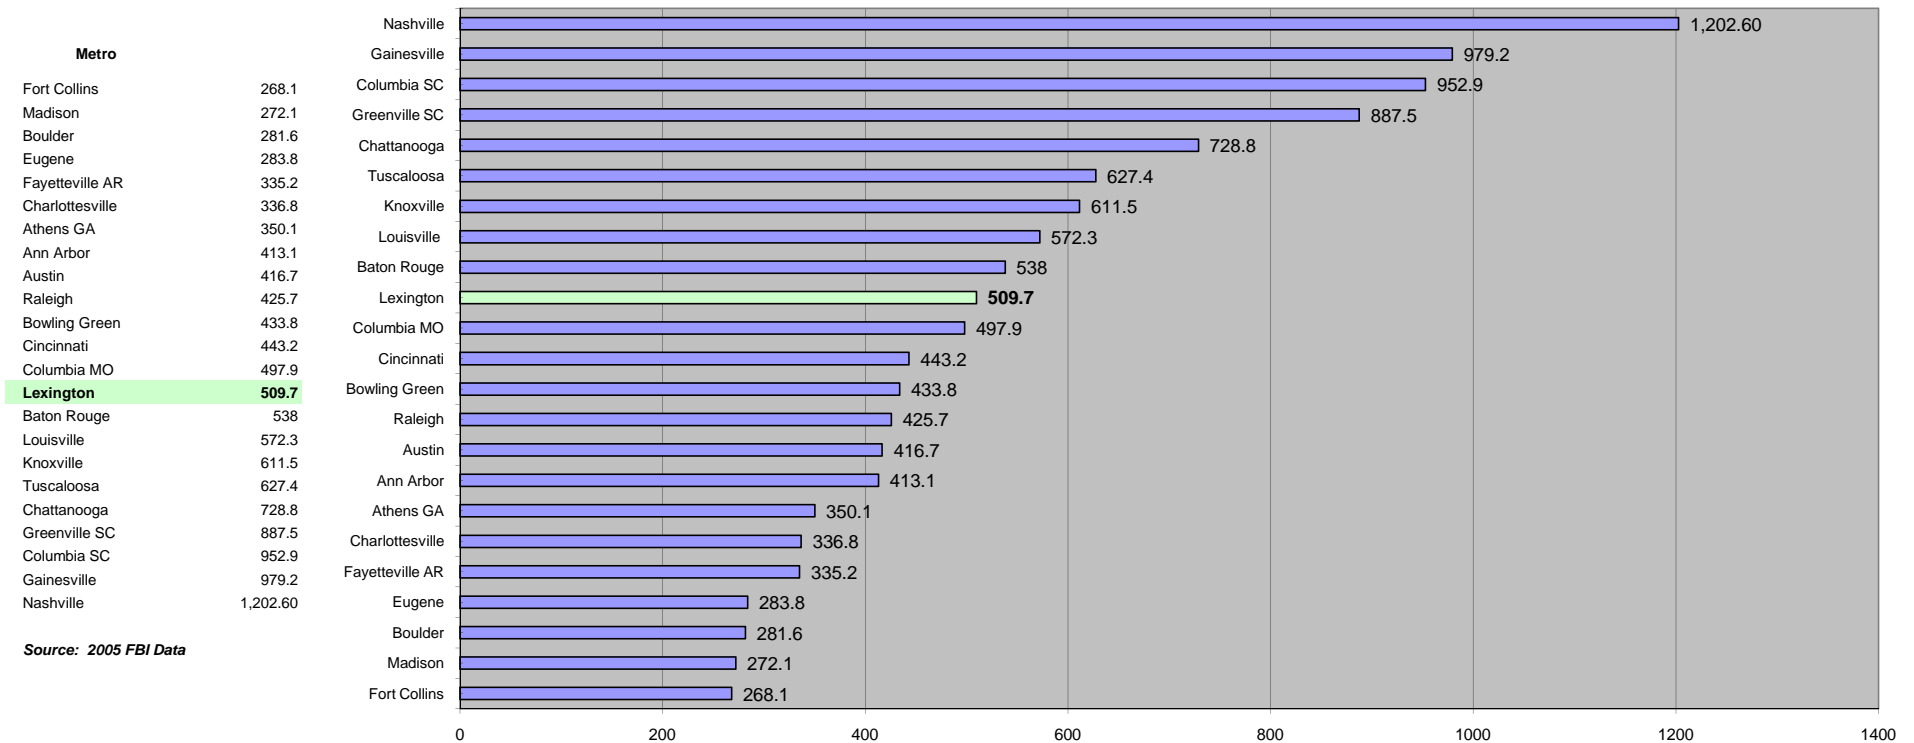

Violent Crime per 100,000

Source: 2005 FBI Data

SEC REGIONS		NATIONAL REGIONS		GENERAL REGIONS	
Fayetteville AR	335.2	Fort Collins	268.1	Bowling Green	433.8
Athens GA	350.1	Madison	272.1	Cincinnati	443.2
Lexington	509.7	Boulder	281.6	Lexington	509.7
Baton Rouge	538.0	Eugene	283.8	Louisville	572.4
Knoxville	611.5	Charlottesville	336.8	Chattanooga	728.8
Tuscaloosa	627.4	Ann Arbor	413.1	Greenville SC	887.5
Columbia SC	952.9	Austin	416.7	Nashville	1,202.60
Gainesville	979.2	Raleigh	425.7		
		Columbia MO	497.9		
		Lexington	509.7		